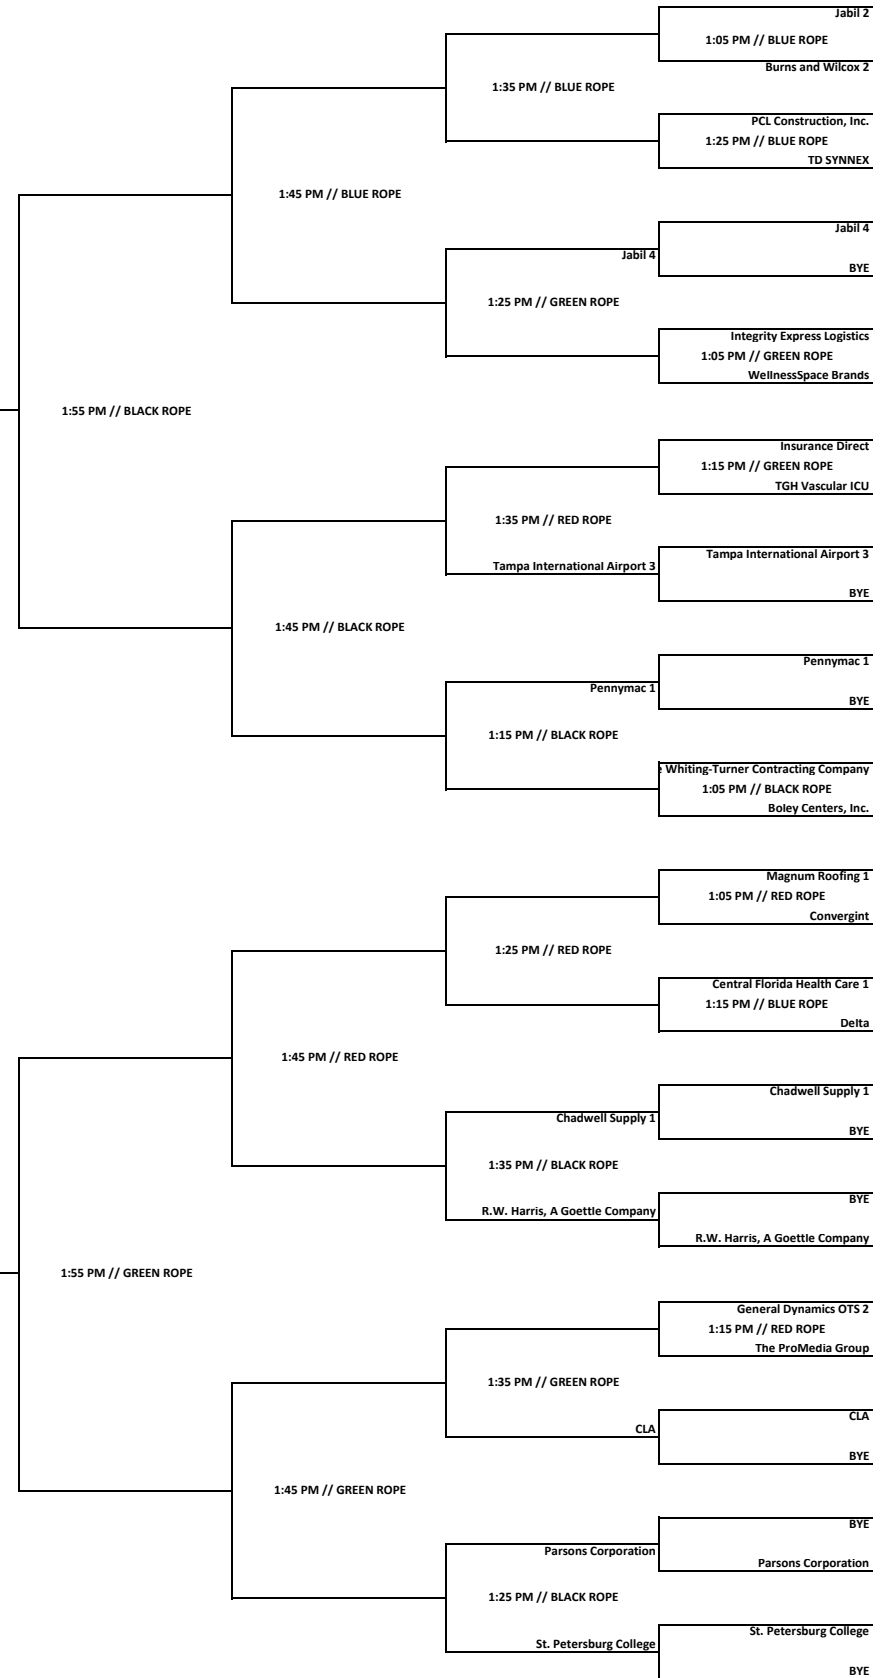

Championship Round
2:10 PM // BLUE ROPE

Championship Round
2:10 PM // BLUE ROPE