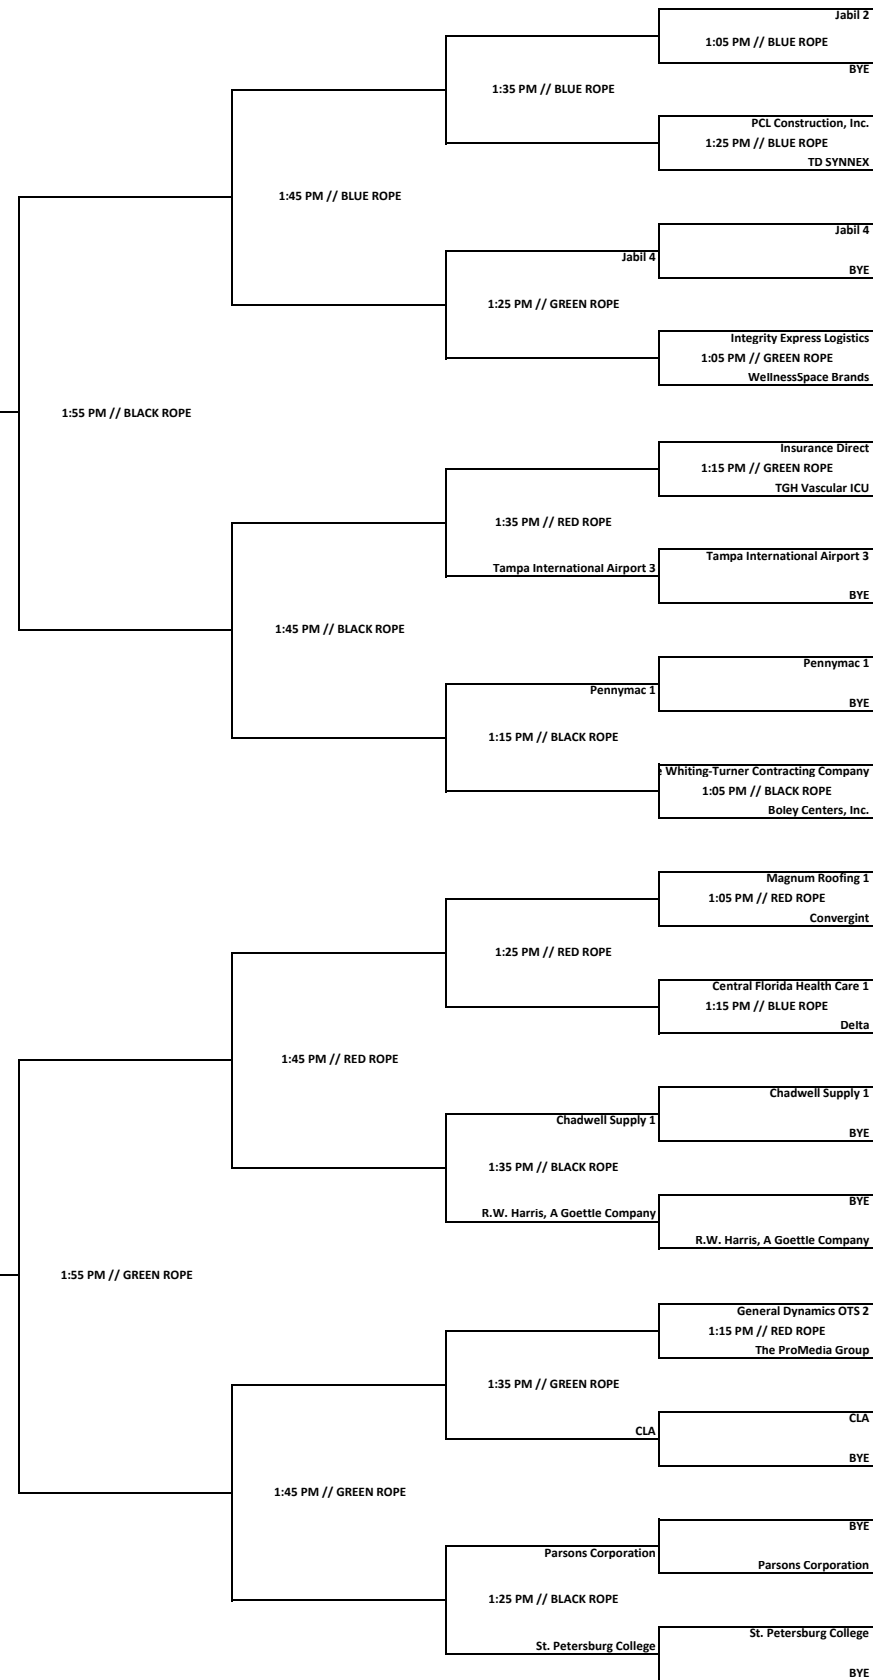

Championship Round
2:10 PM // RED ROPE

Championship Round
2:10 PM // RED ROPE