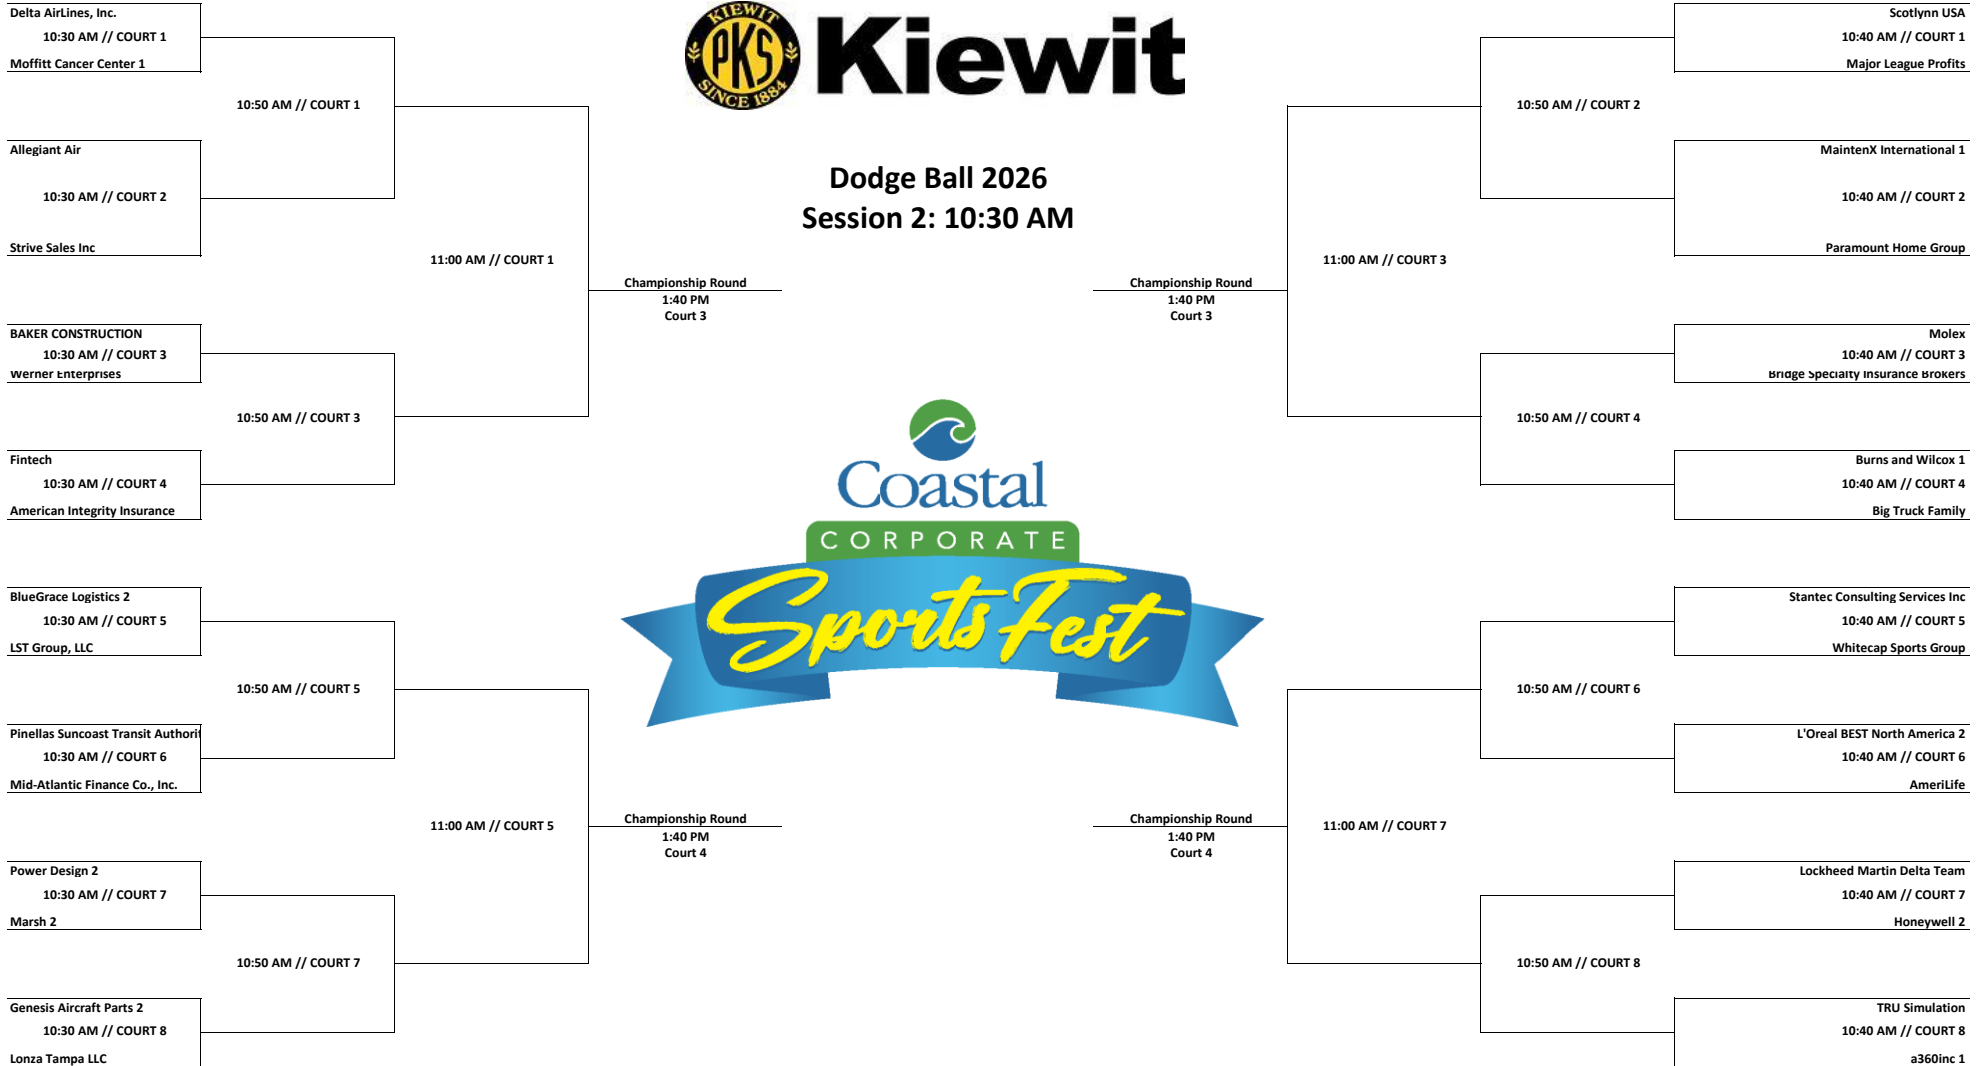

Magnum Roofing 1
9:30 AM // COURT 7
Central Florida Health Care 1

Delta
9:30 AM // COURT 8
Bankers Financial Corporation

10:00 AM // COURT 8

PCL Construction, Inc.
9:50 AM // COURT 8
Soliant

Kiewit

Dodge Ball 2026 Session 2: 10:30 AM