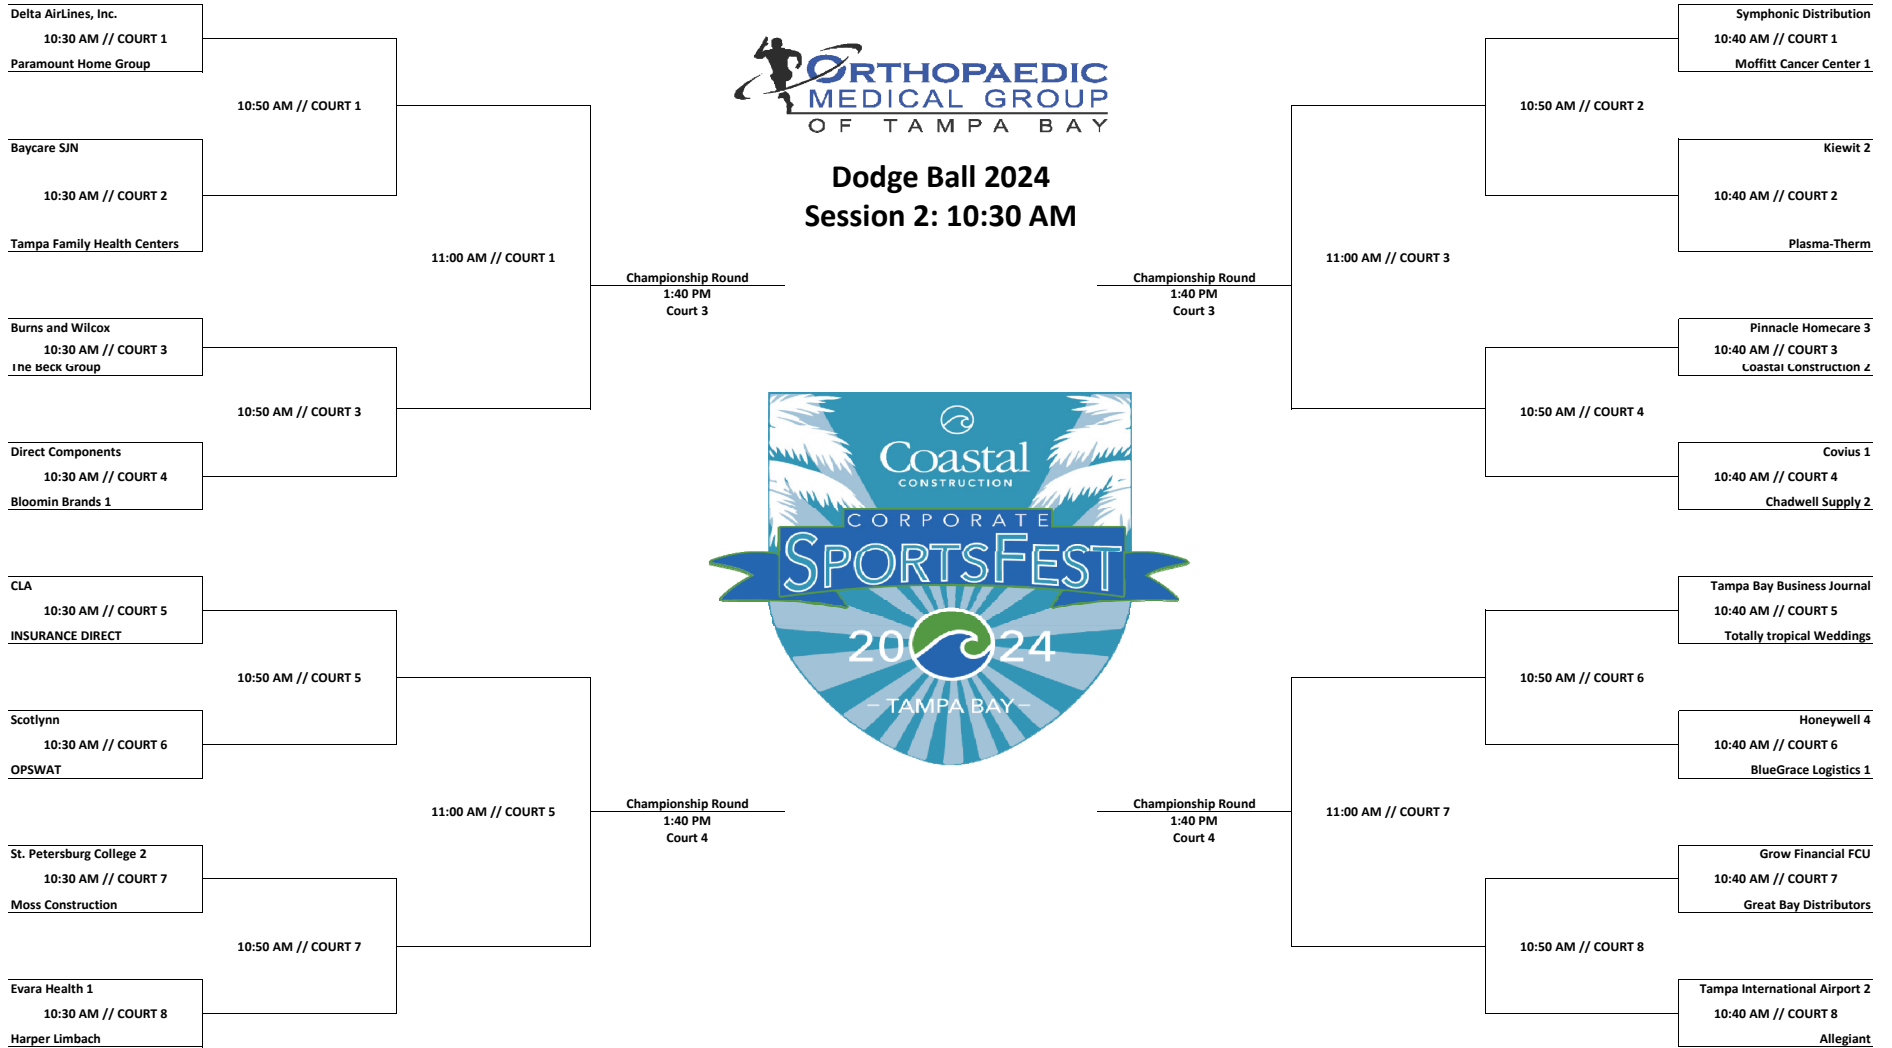

Dodge Ball 2024 Session 2: 10:30 AM