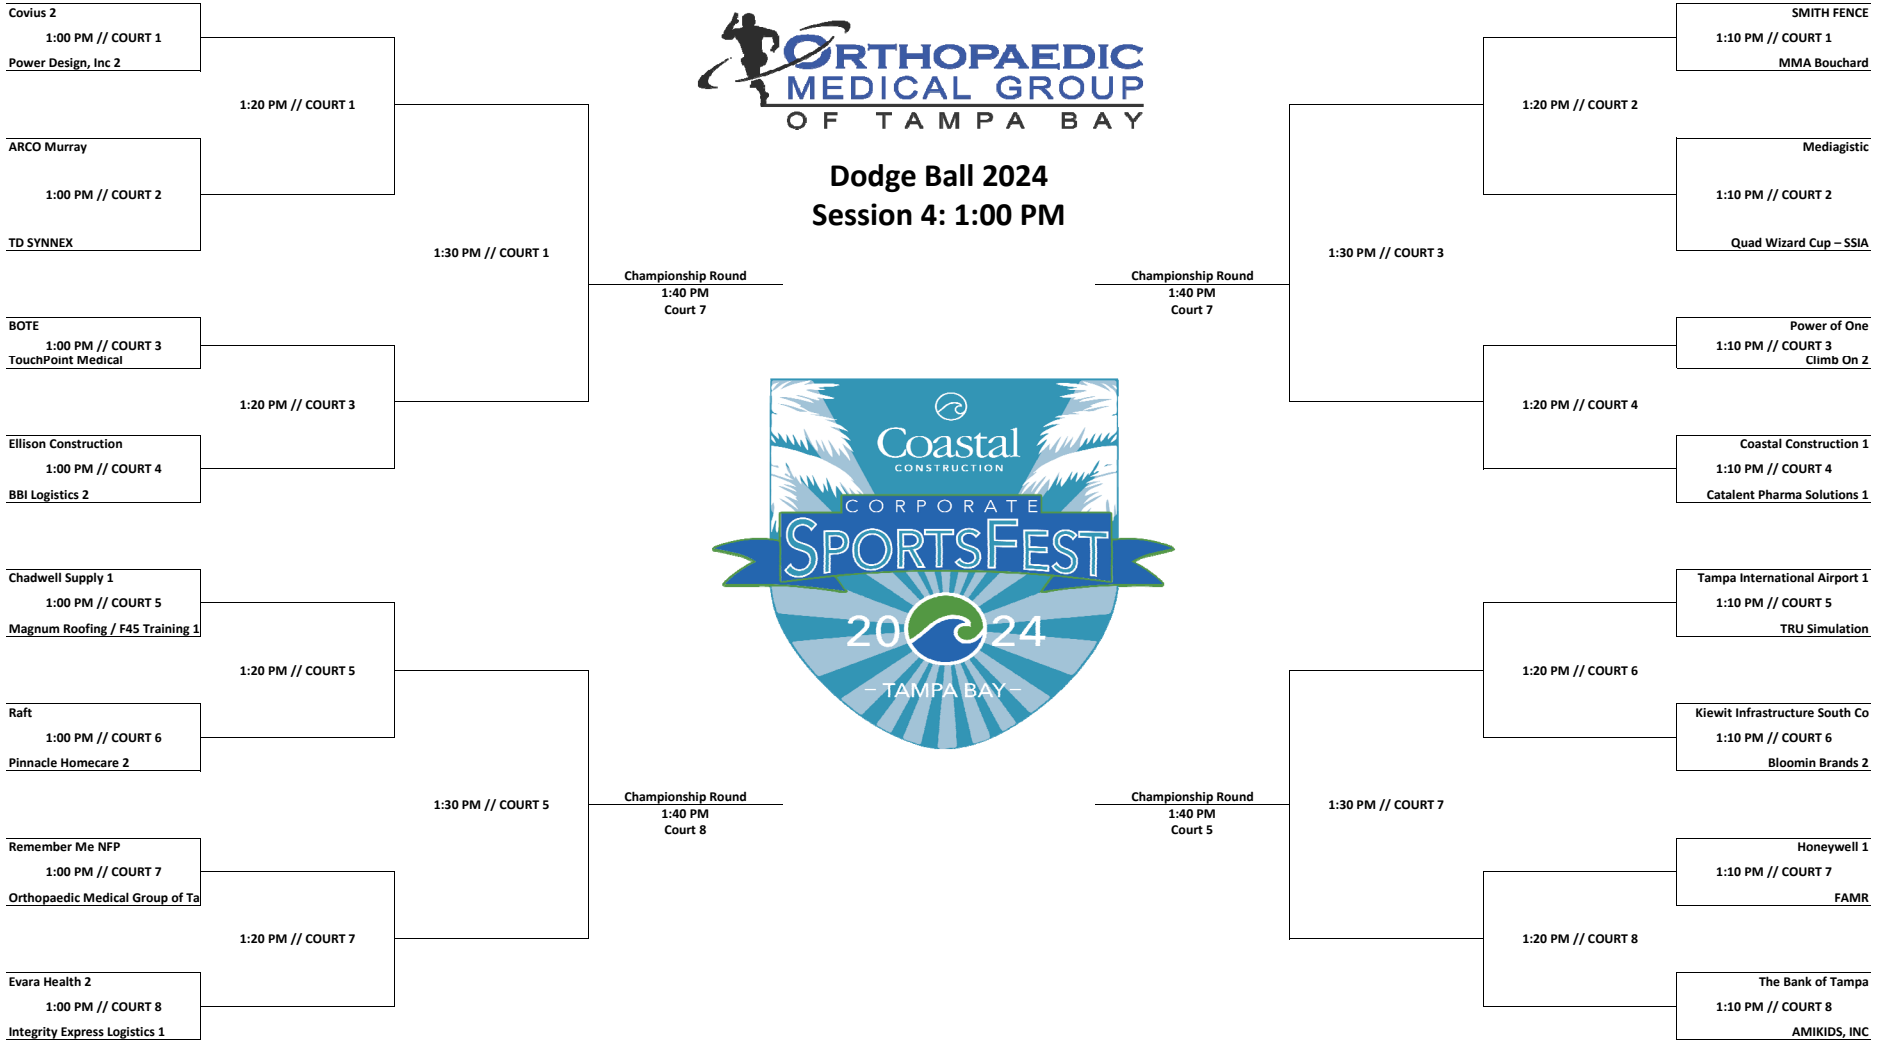

11:50 AM // COURT 8

TeamViewer US LLC 1
11:40 AM // COURT 8
1-800Accountant

Dodge Ball 2024 Session 4: 1:00 PM

**Dodge Ball 2024
Championship**

CHAMPION

Session	Site Location	Company	DODGEBALL
1	33	American Integrity Insurance	9:30 AM
1	68	Atwell, LLC	9:30 AM
1	41	BBI Logistics 1	9:30 AM
1	44	BlueGrace Logistics 2	9:30 AM
1	93	BST Global	9:30 AM
1	75	CBIZ MHM, LLC	9:30 AM
1	91	Climb On 1	9:30 AM
1	77	CoAdvantage	9:30 AM
1	81	HDI Cabinetry	9:30 AM
1	106	Honeywell 3	9:30 AM
1	60	Integrity Express Logistics 2	9:30 AM
1	76	Invitation Homes	9:30 AM
1	49	J.W. Cole	9:30 AM
1	7	JHACH OR	9:30 AM
1	86	Lonza	9:30 AM
1	2	L'Oreal 2	9:30 AM
1	63	LRD Fencing	9:30 AM
1	SP	MaintenX International 2	9:30 AM
1	36	MIDFLORIDA Credit Union	9:30 AM
1	17	Moffitt Cancer Center 2	9:30 AM
1	SP	Monster Rehab	9:30 AM
1	30	O.G.S	9:30 AM
1	64	PCL Construction, Inc	9:30 AM
1	SP	Power Design, Inc 1	9:30 AM
1	34	Select GCR	9:30 AM
1	27	Southwest Airlines - TPA/SRQ	9:30 AM
1	100	Stantec	9:30 AM
1	109	Tampa Microwave	9:30 AM
1	112	TeamViewer US LLC 2	9:30 AM
1	8	TGH Information Technologies	9:30 AM
1	101	T-Mobile	9:30 AM
1	58	Ultra Tranz Logistics, LLC	9:30 AM
1	62	Valet Living	9:30 AM
1	3	WellnessSpace Brands	9:30 AM
1	4	Werner Logistics	9:30 AM
1	87	White & Case	9:30 AM
1	5	Whitecap Sports	9:30 AM
1	116	Yacht Armor	9:30 AM
2	28	Allegiant	10:30 AM
2	6	Baycare SJN	10:30 AM
2	19	Bloomin Brands 1	10:30 AM
2	43	BlueGrace Logistics 1	10:30 AM
2	25	Burns and Wilcox	10:30 AM
2	70	Chadwell Supply 2	10:30 AM
2	71	CLA	10:30 AM
2	SP	Coastal Construction 2	10:30 AM
2	78	Covius 1	10:30 AM
2	29	Delta AirLines, Inc.	10:30 AM
2	94	Direct Components	10:30 AM
2	21	Evara Health 1	10:30 AM