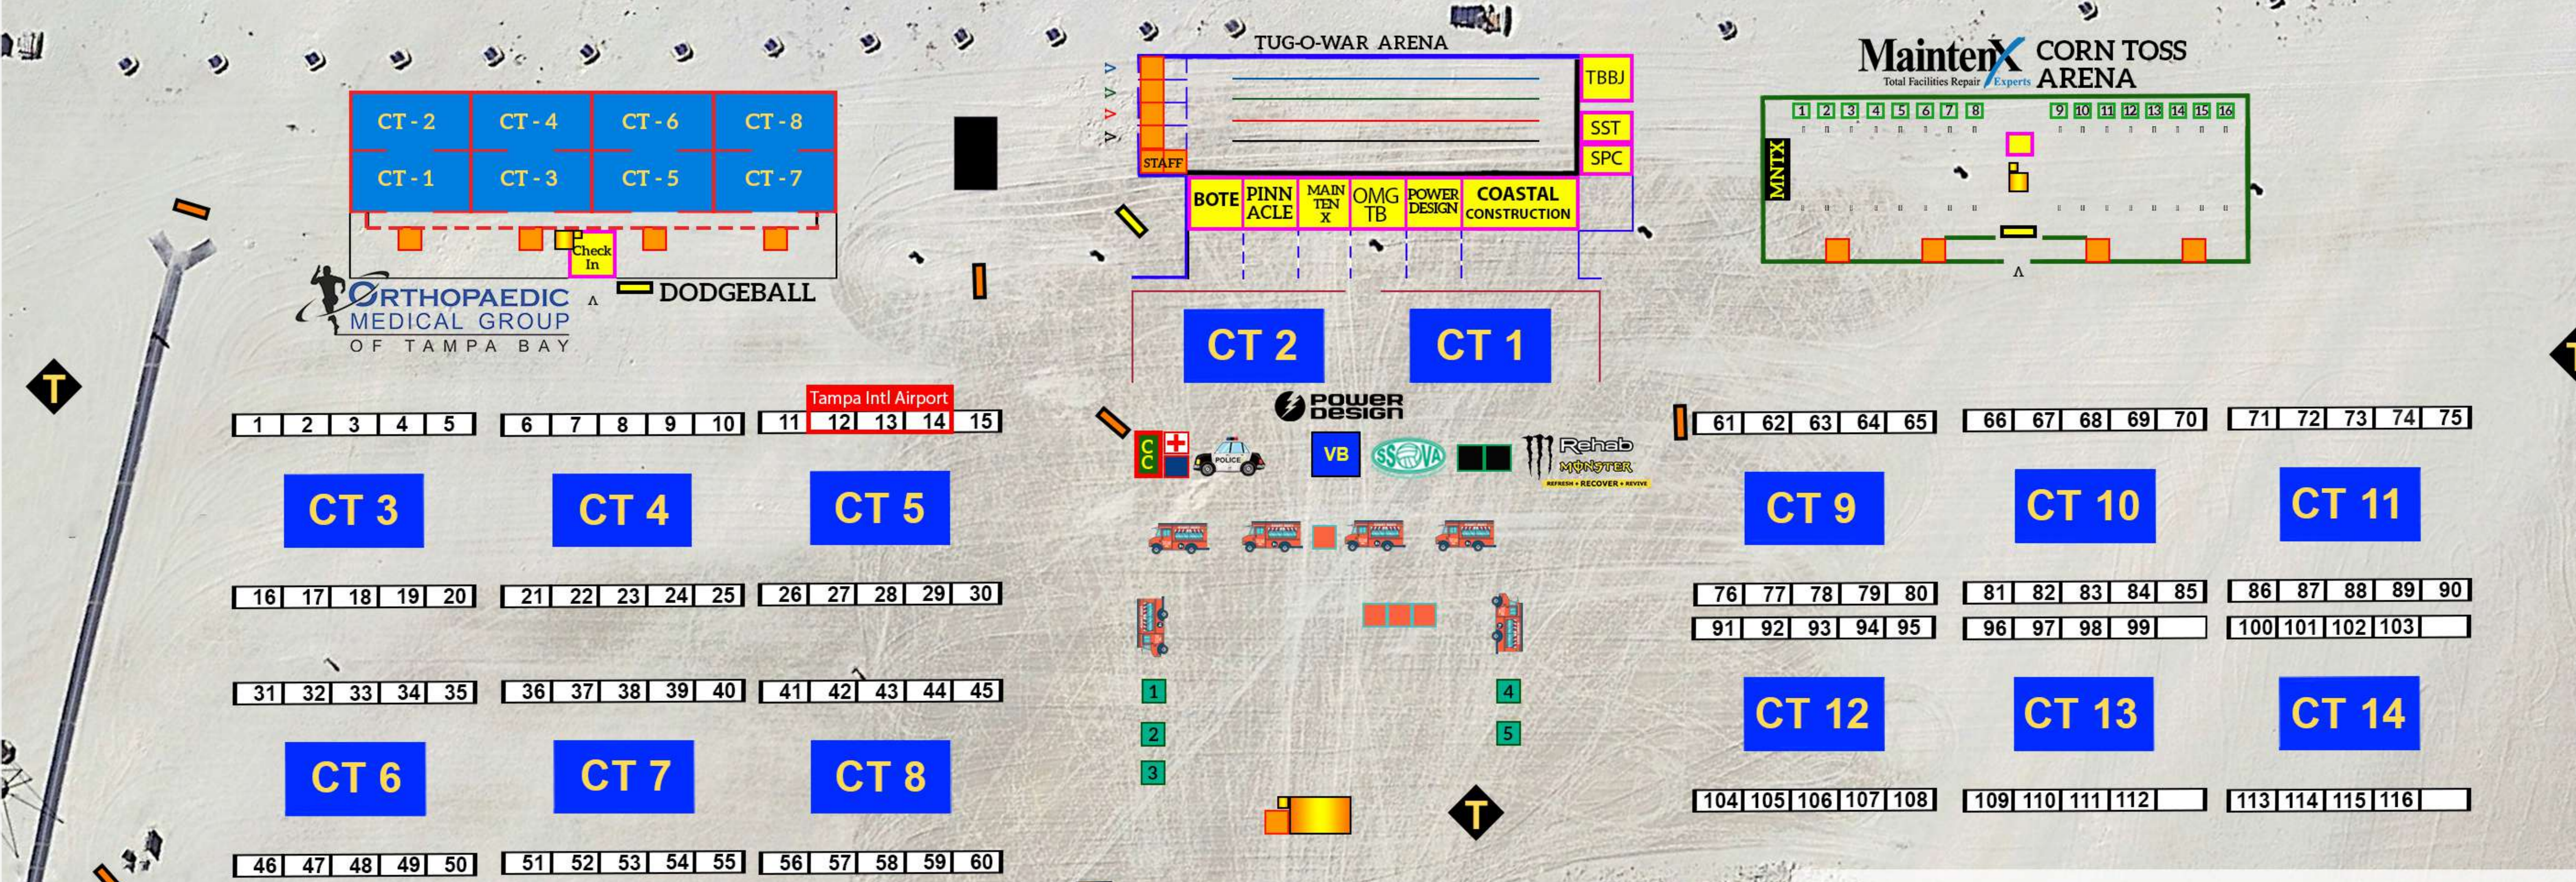

Coastal CORPORATE SPORTSFEST

Presented By:

TAMPA BAY BUSINESS JOURNAL | MOR | Coastal CONSTRUCTION

Hosted By:

TREASURE ISLAND FLORIDA | SLOPPY JOE'S TREASURE ISLAND | BILMAR BEACH RESORT

LEGEND/KEY

- CC** COMMAND CENTER
- 105** TEAM SITE #
- SITE INFO & SCHEDULES
- SCOREBOARDS
- CT 14** VOLLEYBALL COURTS
- +** FIRST AID
- FOOD TRUCK PARK
- MOR-TV NON-STOP ENTERTAINMENT STAGE
- BAR** SLOPPY JOES BEACH BAR
- Rehab MONSTER
- BOTE DEMO TENT
- SPONSOR BOOTHS
- 1. Live Wildly
- 2. Orthopaedic Medical Group
- 3. St. Pete College
- 4. Renewal by Andersen
- 5. LOCAL POWER USA
- PUBLIC RESTROOMS**
- PORT-O-LETS
- TRASH COLLECTION AREAS
- VB** VOLLEYBALL COMMAND TENT
- BEACH ACCESS

BOTE Board ROUNDING BUOYS

VIP / PRESS PAD

BOTE BEACH CHALLENGE

BOTE DEMO AREA

ON-DECK TEAMS

Check In

EXIT

BOTE

Arrive On Site between
7 & 8:30 AM

Opening Ceremonies - 9:00

LET THE GAMES BEGIN
at 9:30

Sloppy Joe's Beach Bar RELOCATED

Sponsored By:

Tampa International Airport | ST. PETE CLEARWATER SPORTS & EVENTS | Rehab MONSTER

GULF FRONT PARKING LOT

PUBLIC RESTROOMS

BAR BAR