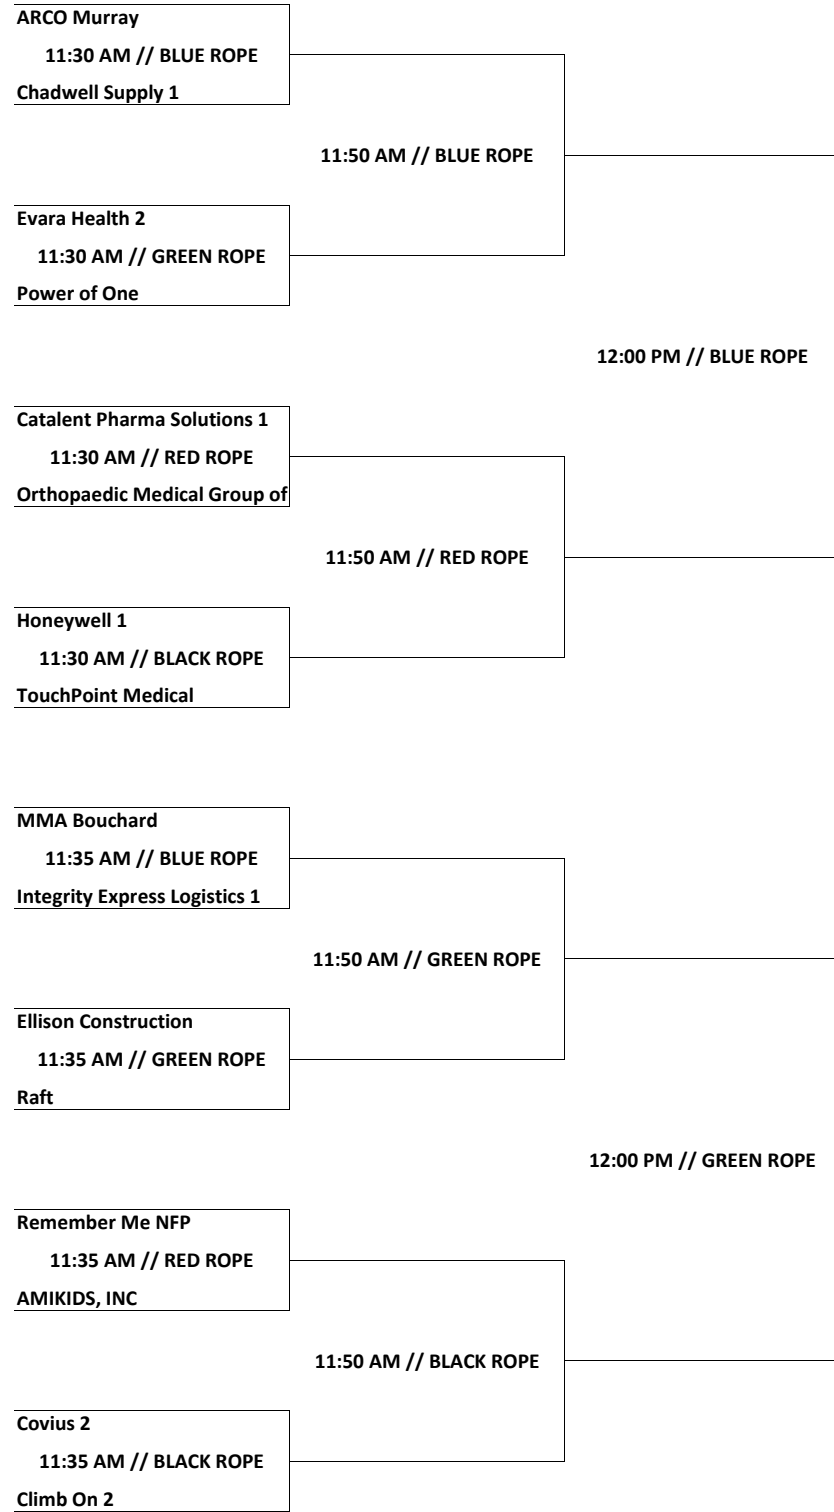

Championship Round
2:00 PM // BLUE ROPE

10:00 AM // RED ROPE

9:55 AM // BLUE ROPE

Totally tropical Weddings
9:40 AM // BLUE ROPE
Kiewit 2

Paramount Home Group
9:40 AM // GREEN ROPE
Covius 1

Burns and Wilcox
9:40 AM // RED ROPE
BlueGrace Logistics 1

Championship Round
2:00 PM // BLACK ROPE

Championship Round
2:00 PM // RED ROPE

Championship Round
2:00 PM // BLACK ROPE

**Tug 2024
Session 3: 11:30 AM**

Championship Round
2:05 PM // BLUE ROPE

Championship Round
2:05 PM // BLUE ROPE