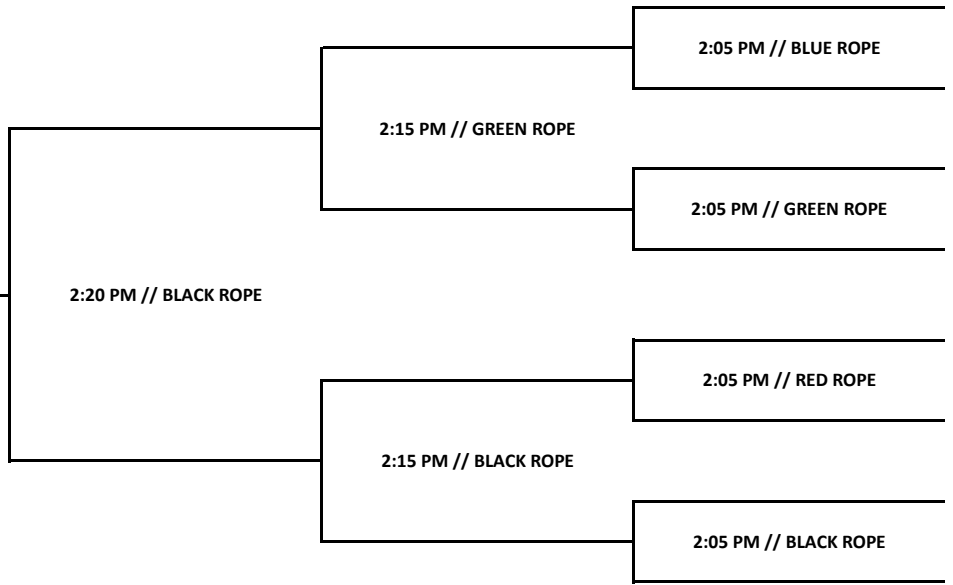

Championship Round
2:05 PM // GREEN ROPE

Championship Round
2:05 PM // GREEN ROPE

Tug 2024
Session 4: 1:00 PM

Tug 2024 Championship

FINALS
2:30 PM // RED ROPE

FINALS
2:30 PM // RED ROPE

CHAMPION

Session	Site Location	Company	TUG OF WAR
1	28	Allegiant	9:30 AM
1	6	Baycare SJN	9:30 AM
1	19	Bloomin Brands 1	9:30 AM
1	43	BlueGrace Logistics 1	9:30 AM
1	25	Burns and Wilcox	9:30 AM
1	70	Chadwell Supply 2	9:30 AM
1	71	CLA	9:30 AM
1	SP	Coastal Construction 2	9:30 AM
1	78	Covius 1	9:30 AM
1	29	Delta AirLines, Inc.	9:30 AM
1	94	Direct Components	9:30 AM
1	21	Evara Health 1	9:30 AM
1	18	Great Bay Distributors	9:30 AM
1	47	Grow Financial FCU	9:30 AM
1	74	Harper Limbach	9:30 AM
1	107	Honeywell 4	9:30 AM
1	48	INSURANCE DIRECT	9:30 AM
1	82	Kiewit 2	9:30 AM
1	16	Moffitt Cancer Center 1	9:30 AM
1	90	Moss Construction	9:30 AM
1	98	OPSWAT	9:30 AM
1	51	Paramount Home Group	9:30 AM
1	SP	Pinnacle Homecare 3	9:30 AM
1	23	Plasma-Therm	9:30 AM
1	39	Scotlynn	9:30 AM
1	SP	St. Petersburg College 2	9:30 AM
1	40	Symphonic Distribution	9:30 AM
1	SP	Tampa Bay Business Journal	9:30 AM
1	102	Tampa Family Health Centers	9:30 AM
1	13	Tampa International Airport 2	9:30 AM
1	113	The Beck Group	9:30 AM
1	114	Totally tropical Weddings	9:30 AM
2	31	1-800Accountant	10:30 AM
2	32	Accenture	10:30 AM
2	66	American Structurepoint, Inc.	10:30 AM
2	45	BlueGrace Logistics 3	10:30 AM
2	10	Catalent Pharma Solutions 2	10:30 AM
2	SP	Coastal Construction 3	10:30 AM
2	96	DocuPhase	10:30 AM
2	80	Downtown Athletics	10:30 AM
2	72	DPR Construction	10:30 AM
2	38	FORVIS	10:30 AM
2	15	GE Aerospace	10:30 AM
2	46	GIS Benefits	10:30 AM
2	50	GOVERNMENT SERVICES EXCHANGE	10:30 AM
2	97	Hivelocity	10:30 AM
2	105	Honeywell 2	10:30 AM
2	84	Kimley-Horn	10:30 AM
2	85	Kisinger Campo & Associates, Corp	10:30 AM
2	1	L'Oreal 1	10:30 AM
2	108	Mad Mobile	10:30 AM
2	89	Magnum Roofing / F45 Training 2	10:30 AM
2	SP	MaintenX International 1	10:30 AM
2	SP	Orthopaedic Medical Group of Tampa Bay 2	10:30 AM
2	SP	Pinnacle Homecare 1	10:30 AM
2	99	Protiviti	10:30 AM
2	103	Shiloh MBC - Fitness, Health, & Wellness Ministry	10:30 AM
2	26	Southwest Airlines	10:30 AM
2	SP	St. Petersburg College 1	10:30 AM