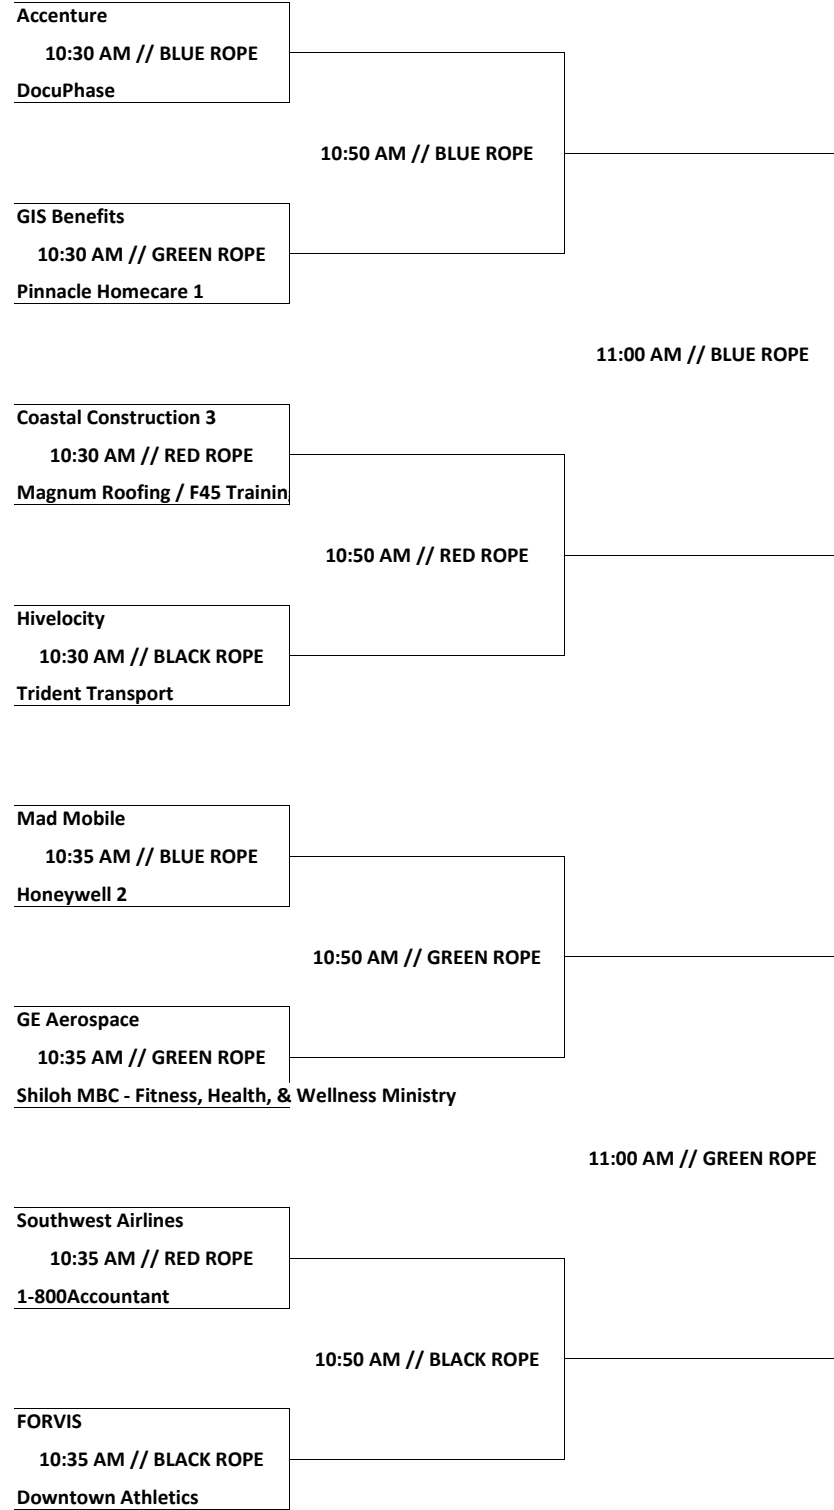

Championship Round
2:00 PM // BLUE ROPE

10:00 AM // RED ROPE

9:55 AM // BLUE ROPE

Totally tropical Weddings
9:40 AM // BLUE ROPE
Kiewit 2

Paramount Home Group
9:40 AM // GREEN ROPE
Covius 1

Burns and Wilcox
9:40 AM // RED ROPE
BlueGrace Logistics 1

9:55 AM // RED ROPE

Honeywell 4
9:40 AM // BLACK ROPE
INSURANCE DIRECT

Great Bay Distributors
9:45 AM // BLUE ROPE
Tampa International Airport 2

9:55 AM // GREEN ROPE

Tampa Family Health Centers
9:45 AM // GREEN ROPE
Bloomin Brands 1

10:00 AM // BLACK ROPE

9:55 AM // BLACK ROPE

OPSWAT
9:45 AM // RED ROPE
Plasma-Therm

Symphonic Distribution
9:45 AM // BLACK ROPE
Tampa Bay Business Journal

**Tug 2024
Session 2: 10:30 AM**

Championship Round
2:00 PM // RED ROPE

Championship Round
2:00 PM // BLACK ROPE

Championship Round
2:00 PM // RED ROPE

Championship Round
2:00 PM // BLACK ROPE

**Tug 2024
Session 3: 11:30 AM**

Championship Round
2:05 PM // BLUE ROPE

Championship Round
2:05 PM // BLUE ROPE