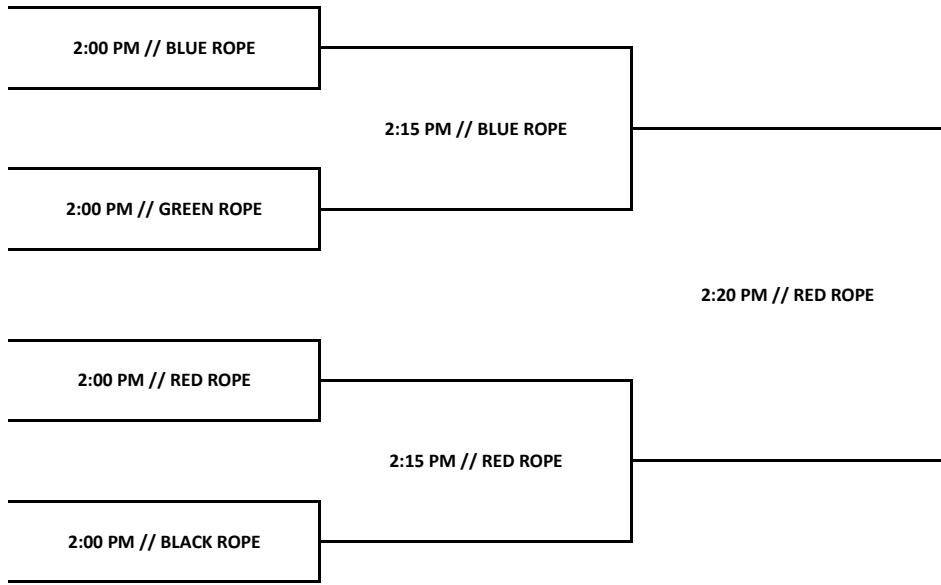

Championship Round
2:05 PM // GREEN ROPE

Championship Round
2:05 PM // GREEN ROPE

Tug 2024
Session 4: 1:00 PM

Tug 2024 Championship

FINALS
2:30 PM // RED ROPE

FINALS
2:30 PM // RED ROPE

CHAMPION

Session	Site Location	Company	TUG OF WAR
1	28	Allegiant	9:30 AM
1	6	Baycare SJN	9:30 AM
1	19	Bloomin Brands 1	9:30 AM
1	43	BlueGrace Logistics 1	9:30 AM
1	25	Burns and Wilcox	9:30 AM
1	70	Chadwell Supply 2	9:30 AM
1	71	CLA	9:30 AM
1	SP	Coastal Construction 2	9:30 AM
1	78	Covius 1	9:30 AM
1	29	Delta AirLines, Inc.	9:30 AM
1	94	Direct Components	9:30 AM
1	21	Evara Health 1	9:30 AM
1	18	Great Bay Distributors	9:30 AM
1	47	Grow Financial FCU	9:30 AM
1	74	Harper Limbach	9:30 AM
1	107	Honeywell 4	9:30 AM
1	48	INSURANCE DIRECT	9:30 AM
1	82	Kiewit 2	9:30 AM
1	16	Moffitt Cancer Center 1	9:30 AM
1	90	Moss Construction	9:30 AM
1	98	OPSWAT	9:30 AM
1	51	Paramount Home Group	9:30 AM
1	SP	Pinnacle Homecare 3	9:30 AM
1	23	Plasma-Therm	9:30 AM
1	39	Scotlynn	9:30 AM
1	SP	St. Petersburg College 2	9:30 AM
1	40	Symphonic Distribution	9:30 AM
1	SP	Tampa Bay Business Journal	9:30 AM
1	102	Tampa Family Health Centers	9:30 AM
1	13	Tampa International Airport 2	9:30 AM
1	113	The Beck Group	9:30 AM
1	114	Totally tropical Weddings	9:30 AM
2	31	1-800Accountant	10:30 AM
2	32	Accenture	10:30 AM
2	66	American Structurepoint, Inc.	10:30 AM
2	45	BlueGrace Logistics 3	10:30 AM
2	10	Catalent Pharma Solutions 2	10:30 AM
2	SP	Coastal Construction 3	10:30 AM
2	96	DocuPhase	10:30 AM
2	80	Downtown Athletics	10:30 AM
2	72	DPR Construction	10:30 AM
2	38	FORVIS	10:30 AM
2	15	GE Aerospace	10:30 AM
2	46	GIS Benefits	10:30 AM
2	50	GOVERNMENT SERVICES EXCHANGE	10:30 AM
2	97	Hivelocity	10:30 AM
2	105	Honeywell 2	10:30 AM
2	84	Kimley-Horn	10:30 AM
2	85	Kisinger Campo & Associates, Corp	10:30 AM
2	1	L'Oreal 1	10:30 AM
2	108	Mad Mobile	10:30 AM
2	89	Magnum Roofing / F45 Training 2	10:30 AM
2	SP	MaintenX International 1	10:30 AM
2	SP	Orthopaedic Medical Group of Tampa Bay 2	10:30 AM
2	SP	Pinnacle Homecare 1	10:30 AM
2	99	Protiviti	10:30 AM
2	103	Shiloh MBC - Fitness, Health, & Wellness Ministry	10:30 AM
2	26	Southwest Airlines	10:30 AM
2	SP	St. Petersburg College 1	10:30 AM