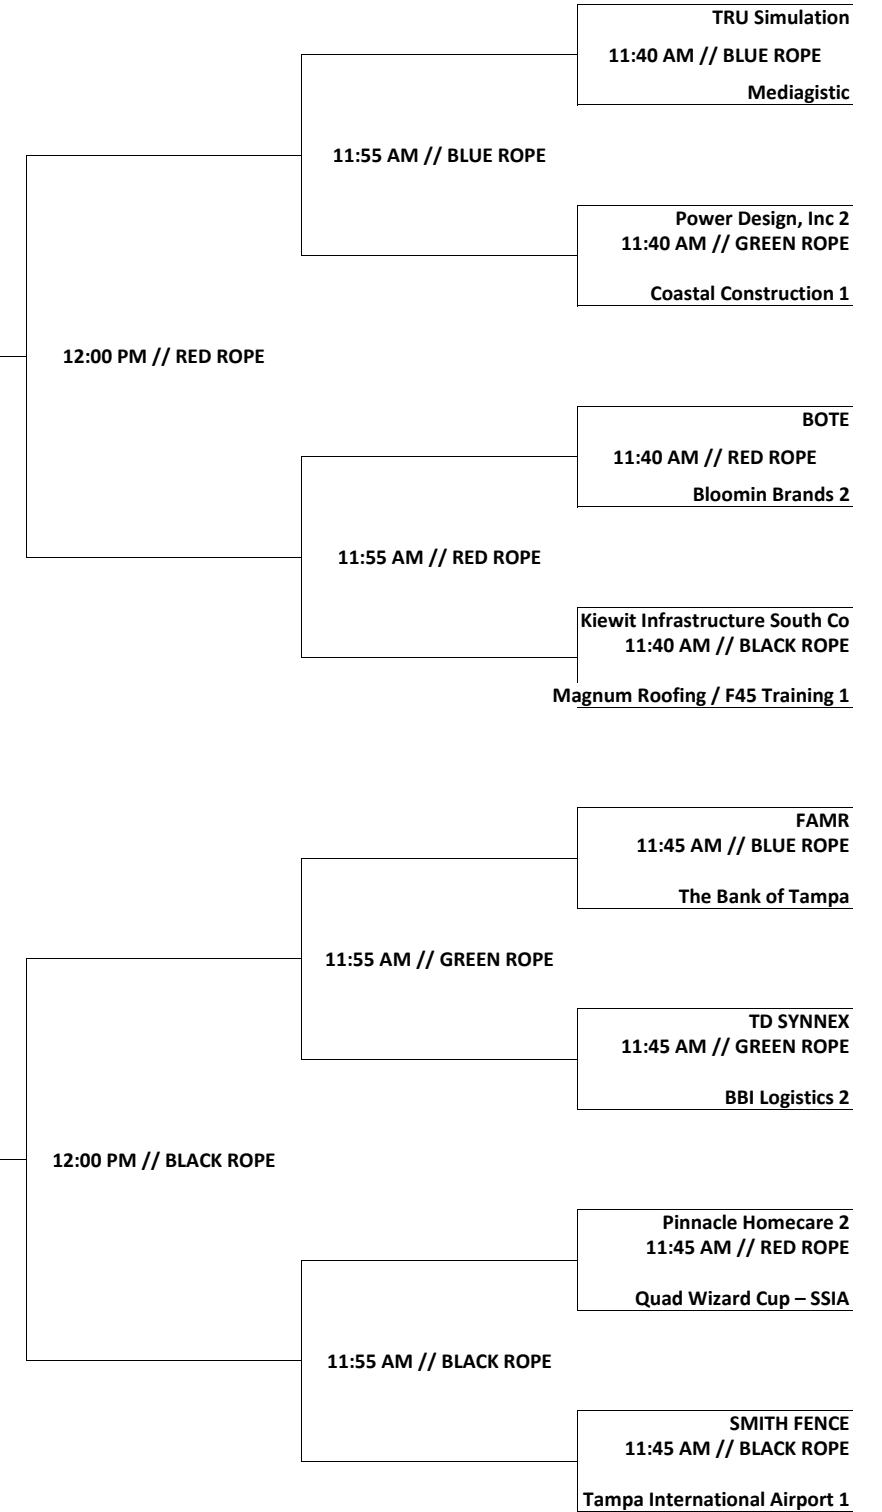

Championship Round
2:00 PM // BLUE ROPE

10:00 AM // RED ROPE

9:55 AM // BLUE ROPE

Totally tropical Weddings
9:40 AM // BLUE ROPE
Kiewit 2

Paramount Home Group
9:40 AM // GREEN ROPE
Covius 1

Burns and Wilcox
9:40 AM // RED ROPE
BlueGrace Logistics 1

10:00 AM // BLACK ROPE

9:55 AM // BLACK ROPE

OPSWAT
9:45 AM // RED ROPE
Plasma-Therm

Symphonic Distribution
9:45 AM // BLACK ROPE
Tampa Bay Business Journal

**Tug 2024
Session 2: 10:30 AM**

Championship Round
2:00 PM // RED ROPE

Championship Round
2:00 PM // BLACK ROPE

Championship Round
2:00 PM // RED ROPE

Championship Round
2:00 PM // BLACK ROPE

**Tug 2024
Session 3: 11:30 AM**

Championship Round
2:05 PM // BLUE ROPE

Championship Round
2:05 PM // BLUE ROPE