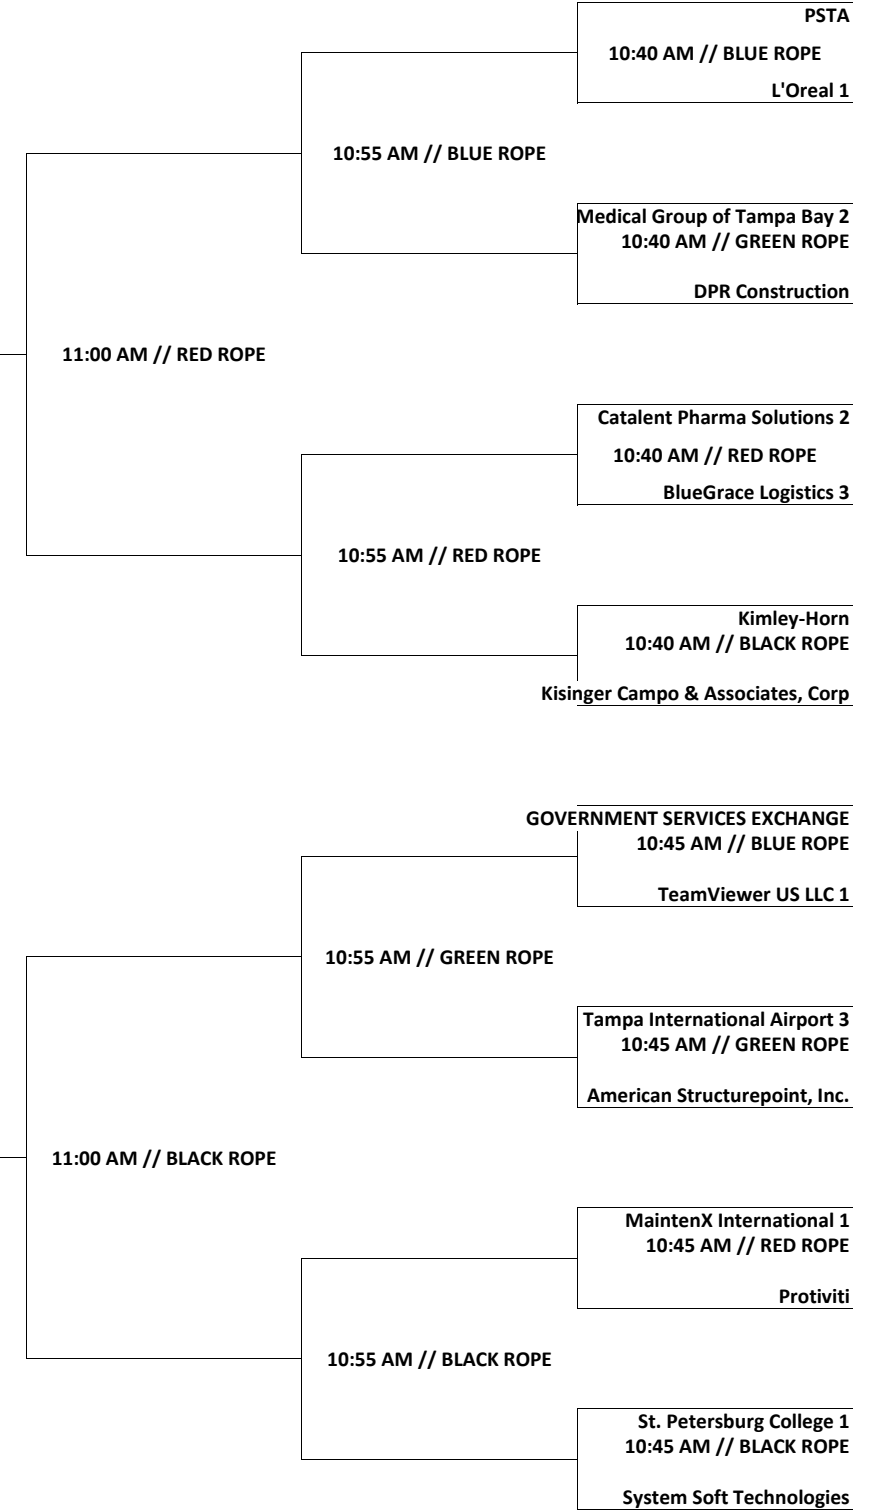

Championship Round
2:00 PM // BLUE ROPE

10:00 AM // RED ROPE

9:55 AM // BLUE ROPE

Totally tropical Weddings
9:40 AM // BLUE ROPE
Kiewit 2

Paramount Home Group
9:40 AM // GREEN ROPE
Covius 1

Burns and Wilcox
9:40 AM // RED ROPE
BlueGrace Logistics 1

9:55 AM // RED ROPE

Honeywell 4
9:40 AM // BLACK ROPE
INSURANCE DIRECT

Great Bay Distributors
9:45 AM // BLUE ROPE
Tampa International Airport 2

9:55 AM // GREEN ROPE

Tampa Family Health Centers
9:45 AM // GREEN ROPE
Bloomin Brands 1

10:00 AM // BLACK ROPE

9:55 AM // BLACK ROPE

OPSWAT
9:45 AM // RED ROPE
Plasma-Therm

Symphonic Distribution
9:45 AM // BLACK ROPE
Tampa Bay Business Journal

**Tug 2024
Session 2: 10:30 AM**

Championship Round
2:00 PM // RED ROPE

Championship Round
2:00 PM // BLACK ROPE

Championship Round
2:00 PM // RED ROPE

Championship Round
2:00 PM // BLACK ROPE

**Tug 2024
Session 3: 11:30 AM**

Championship Round
2:05 PM // BLUE ROPE

Championship Round
2:05 PM // BLUE ROPE