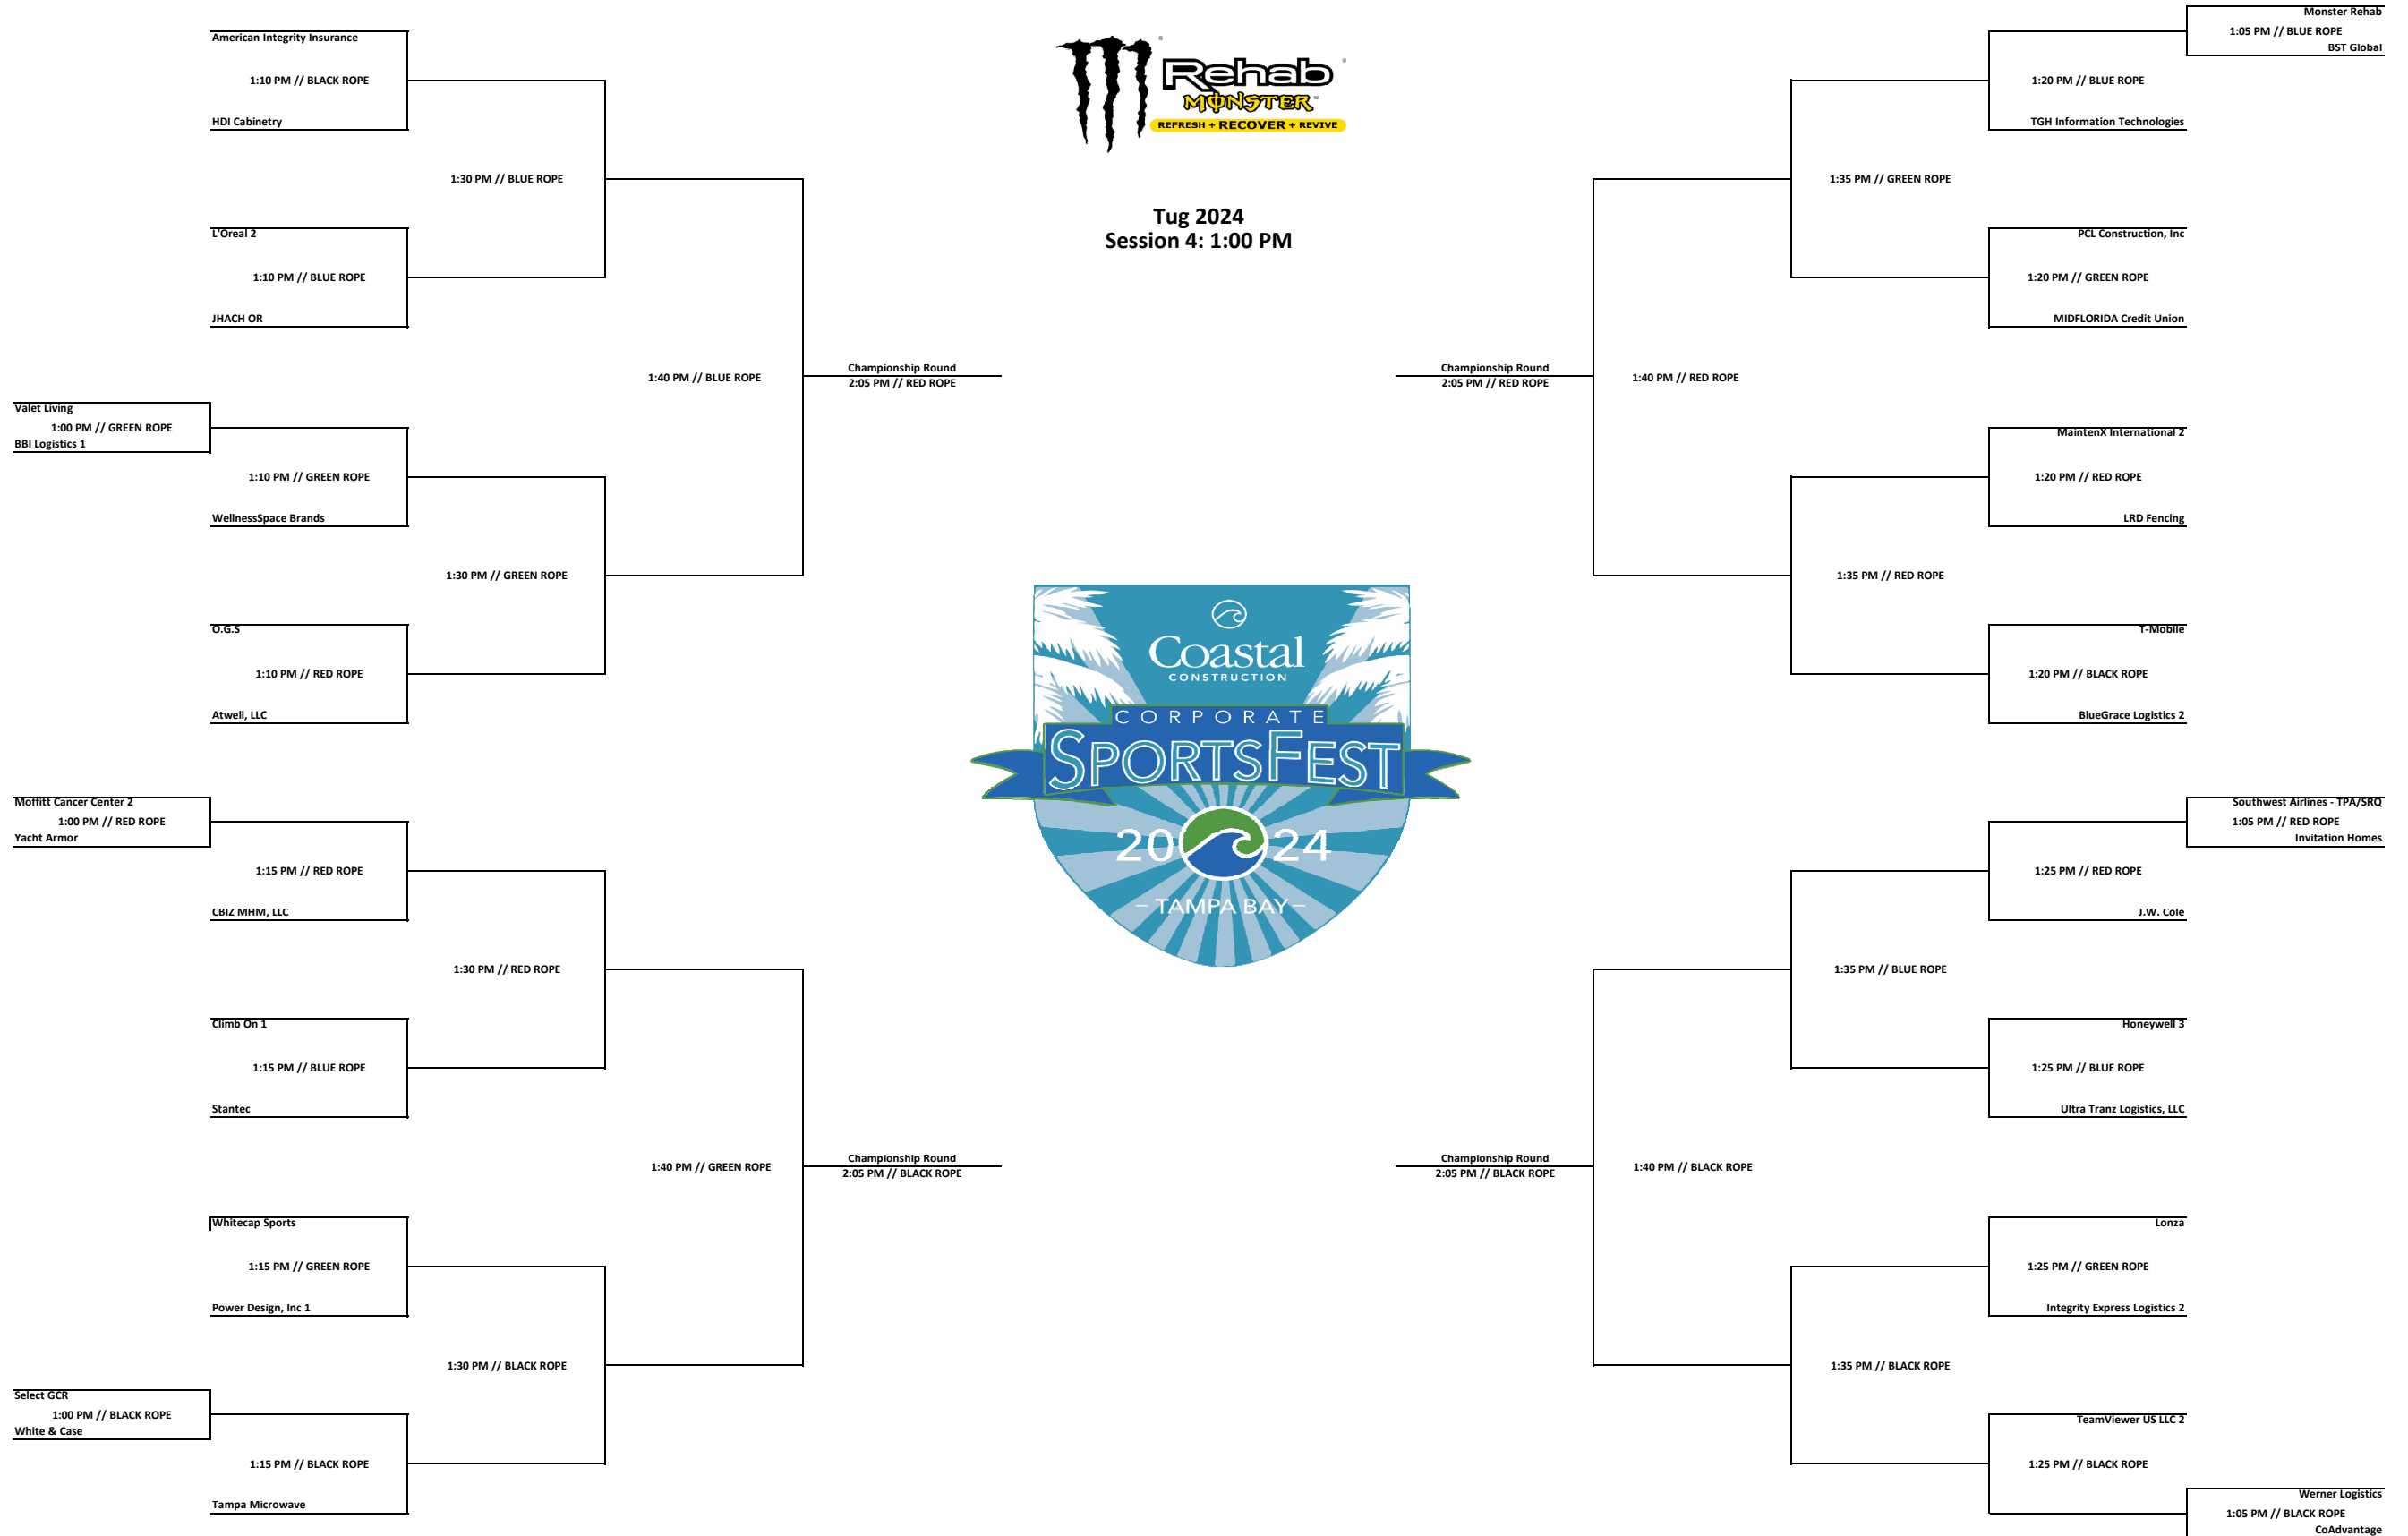

Tug 2024
Session 4: 1:00 PM