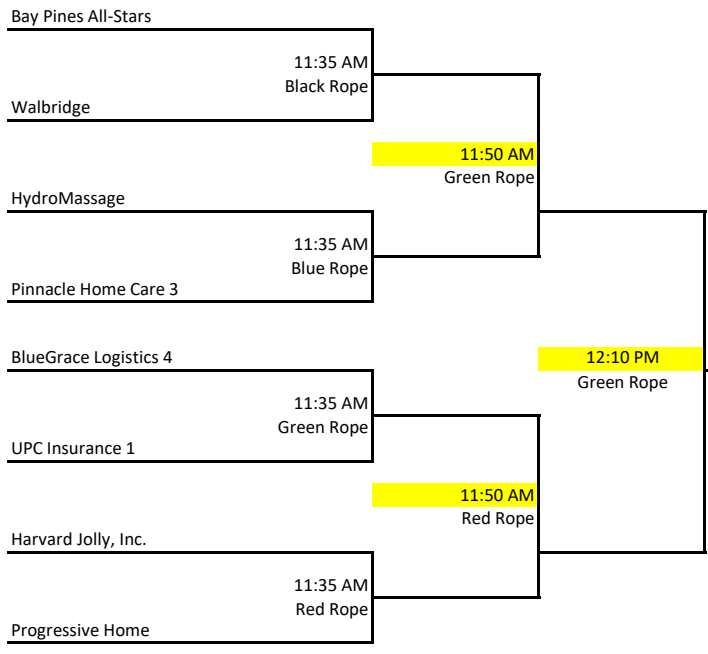

10:00 AM
Blue Rope

FIS 1
9:40 AM
Red Rope
SouthWest Airlines Orlando

10:00 AM
Green Rope

ARCO Murray Construction
9:45 AM
Black Rope
White & Case LLP 1

10:00 AM
Green Rope

Integrity Express Logistics 2
9:45 AM
Blue Rope
North Bay Hospital

10:10AM
Red Rope

Brain and Spine
9:45 AM
Green Rope
TGH Neuro ICU

10:00 AM
Red Rope

Franklin Street
9:45 AM
Red Rope
REEDTMS LOGISTICS

10:00 AM
Red Rope

Tug 2022
Session 2: 10:30

Tug 2022
Session 3: 11:30

Round of 16
2:35 PM
Black Rope

Round of 16
2:35 PM
Blue Rope

Round of 16
2:35 PM
Green Rope

Round of 16
2:35 PM
Red Rope

Tue 2022
Session 4: 1:00 PM

Accenture - St. Pete
1:00 PM
Black Rope

Bye

MaintenX 2

Mid Atlantic Finance