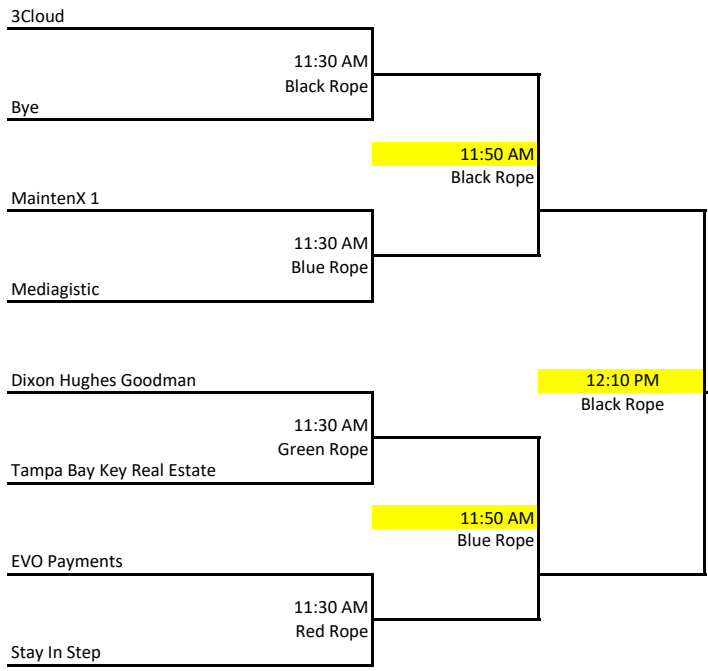

10:00 AM
Blue Rope

FIS 1
9:40 AM
Red Rope
SouthWest Airlines Orlando

10:00 AM
Green Rope

ARCO Murray Construction
9:45 AM
Black Rope
White & Case LLP 1

10:00 AM
Green Rope

Integrity Express Logistics 2
9:45 AM
Blue Rope
North Bay Hospital

10:10AM
Red Rope

Brain and Spine
9:45 AM
Green Rope
TGH Neuro ICU

10:00 AM
Red Rope

Franklin Street
9:45 AM
Red Rope
REEDTMS LOGISTICS

10:00 AM
Red Rope

Tug 2022
Session 2: 10:30

Tug 2022
Session 3: 11:30

Round of 16
2:35 PM
Black Rope

Round of 16
2:35 PM
Blue Rope

Round of 16
2:35 PM
Green Rope

Round of 16
2:35 PM
Red Rope

Tue 2022
Session 4: 1:00 PM

Accenture - St. Pete
1:00 PM
Black Rope

Bye

MaintenX 2

Mid Atlantic Finance