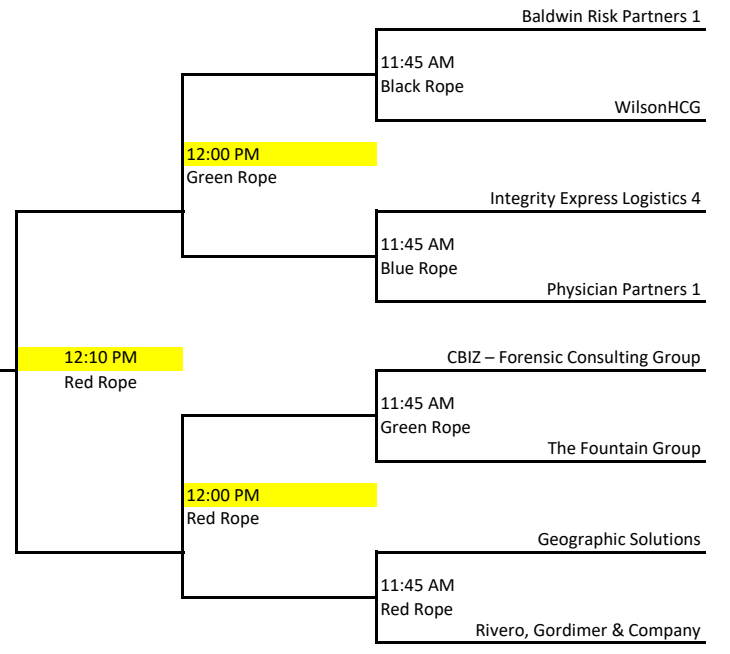

10:00 AM
Blue Rope

FIS 1
9:40 AM
Red Rope
SouthWest Airlines Orlando

10:00 AM
Green Rope

ARCO Murray Construction
9:45 AM
Black Rope
White & Case LLP 1

10:00 AM
Green Rope

Integrity Express Logistics 2
9:45 AM
Blue Rope
North Bay Hospital

10:10AM
Red Rope

Brain and Spine
9:45 AM
Green Rope
TGH Neuro ICU

10:00 AM
Red Rope

Franklin Street
9:45 AM
Red Rope
REEDTMS LOGISTICS

10:00 AM
Red Rope

Tug 2022
Session 2: 10:30

Tug 2022
Session 3: 11:30

Round of 16
2:35 PM
Black Rope

Round of 16
2:35 PM
Blue Rope

Round of 16
2:35 PM
Green Rope

Round of 16
2:35 PM
Red Rope

Tue 2022
Session 4: 1:00 PM

Accenture - St. Pete
1:00 PM
Black Rope

Bye

MaintenX 2

Mid Atlantic Finance