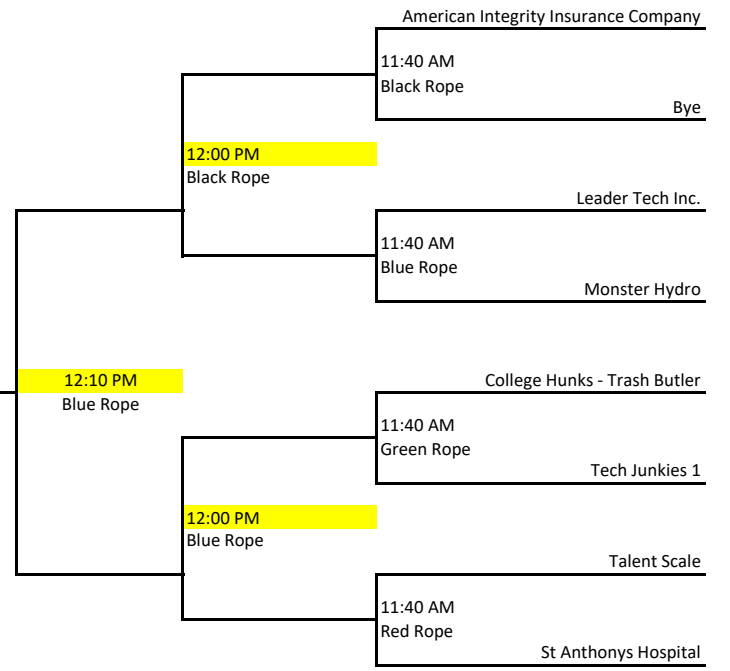

10:00 AM
Blue Rope

FIS 1
9:40 AM
Red Rope
SouthWest Airlines Orlando

10:00 AM
Green Rope

ARCO Murray Construction
9:45 AM
Black Rope
White & Case LLP 1

10:00 AM
Green Rope

Integrity Express Logistics 2
9:45 AM
Blue Rope
North Bay Hospital

10:10AM
Red Rope

Brain and Spine
9:45 AM
Green Rope
TGH Neuro ICU

10:00 AM
Red Rope

Franklin Street
9:45 AM
Red Rope
REEDTMS LOGISTICS

10:00 AM
Red Rope

Tug 2022
Session 2: 10:30

Tug 2022
Session 3: 11:30

Round of 16
2:35 PM
Black Rope

Round of 16
2:35 PM
Blue Rope

Round of 16
2:35 PM
Green Rope

Round of 16
2:35 PM
Red Rope

Tue 2022
Session 4: 1:00 PM

Accenture - St. Pete
1:00 PM
Black Rope

Bye

MaintenX 2

Mid Atlantic Finance