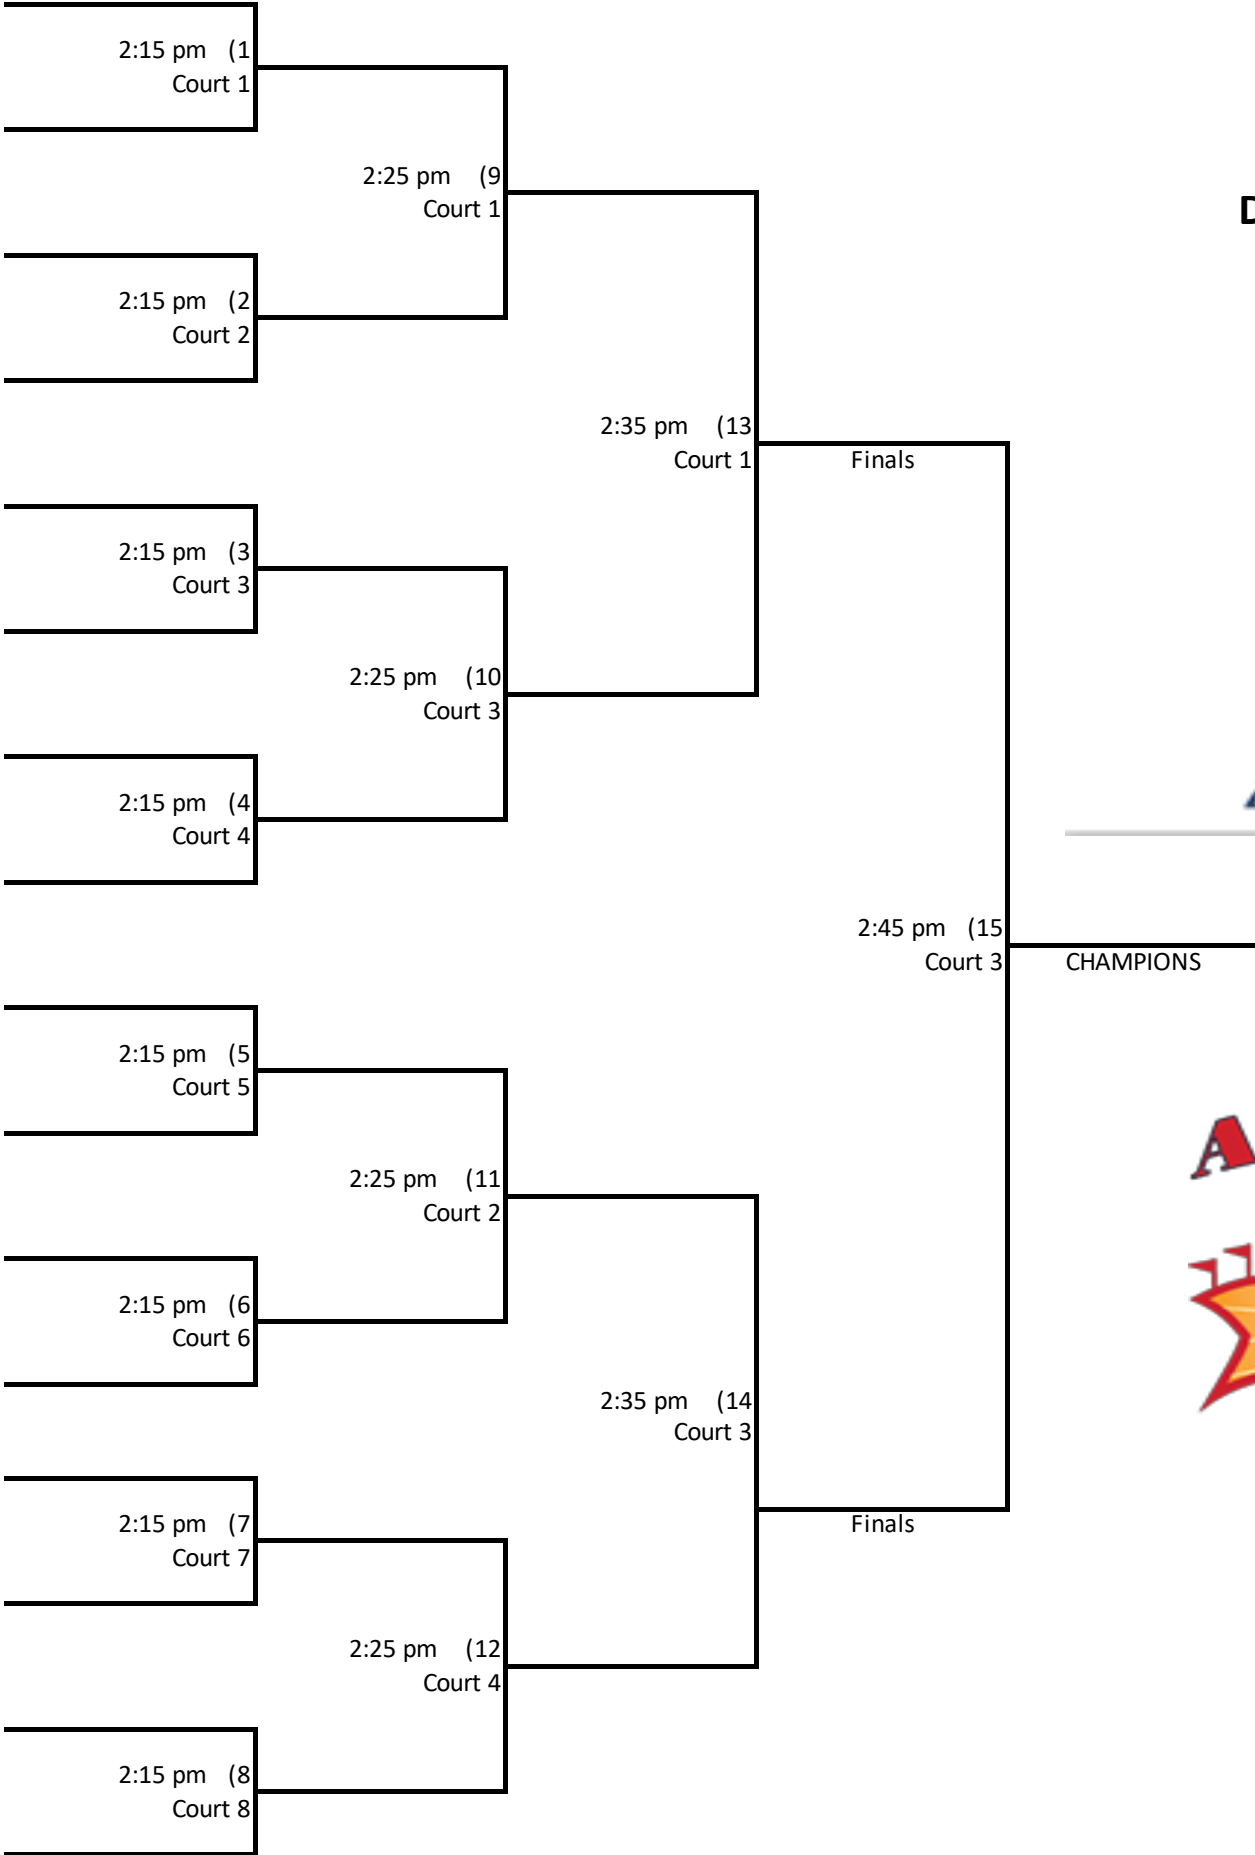

Dodge Ball 2019 Session 2: 10:30

Dodge Ball 2019
Session 3: 11:30

Dodge Ball 2019 Session 4: 1:00

Dodge Ball 2019 Championship

Bracket	Session	Site Location	Company	DODGE
2	1	4	ALAW	9:30 AM
15	1	41	Bloomin Brands 2	9:30 AM
22	1	7	DPR Construction	9:30 AM
34	1	34	Actsoft, Inc.	9:30 AM
20	1	38	Baldwin Krystyn Sherman 1	9:30 AM
27	1	14	ARMA Global A GDIT Company	9:30 AM
29	1	SP	Monster Hydro	9:30 AM
24	1	18	BLUEGRACE LOGISTICS 2	9:30 AM
37	1	30	UPC Insurance 2	9:30 AM
9	1	22	ReedTMS	9:30 AM
12	1	26	TeamViewer	9:30 AM
1	1	47	CCG	9:30 AM
5	1	85	AMIkids, Inc.	9:30 AM
3	1	50	Coca-Cola 1	9:30 AM
36	1	78	The Bank of Tampa	9:30 AM
7	1	82	Accenture	9:30 AM
21	1	57	General Dynamics OTS 2	9:30 AM
31	1	77	Seminole Hard Rock 4	9:30 AM
17	1	61	Johns Hopkins All Children's Hospital	9:30 AM
18	1	73	RavenTek	9:30 AM
6	1	65	MHK 2	9:30 AM
23	1	69	One Brand Marketing	9:30 AM
39	1	91	Capital One	9:30 AM
16	1	115	Ethos Risk Services 2	9:30 AM
8	1	93	Mease Countryside 2	9:30 AM
30	1	107	Tampa General Hospital	9:30 AM
32	1	111	St. Joseph's Hospital South	9:30 AM
4	1	100	CLA	9:30 AM
40	1	104	CrossFit Hyde Park	9:30 AM
19	1	117	FIS 2	9:30 AM
26	1	131	MidAtlantic Finance Company	9:30 AM
38	1	135	Pierce Manufacturing	9:30 AM
28	1	124	Humana	9:30 AM
25	1	128	McClure Company	9:30 AM
10	1	137	Radian	9:30 AM
11	1	151	Windhaven Insurance Company	9:30 AM
13	1	155	Chase Bank	9:30 AM
14	1	144	Tech Data	9:30 AM
35	1	148	Triad 1	9:30 AM
33	1	SP	CTV Capital	9:30 AM
41	1	SP	St Peterburg College	9:30 AM
42	1	SP	Integrity Express Logistics 2	9:30 AM
43	1			9:30 AM
44	1			9:30 AM
45	1			9:30 AM
46	1			9:30 AM
47	1			9:30 AM