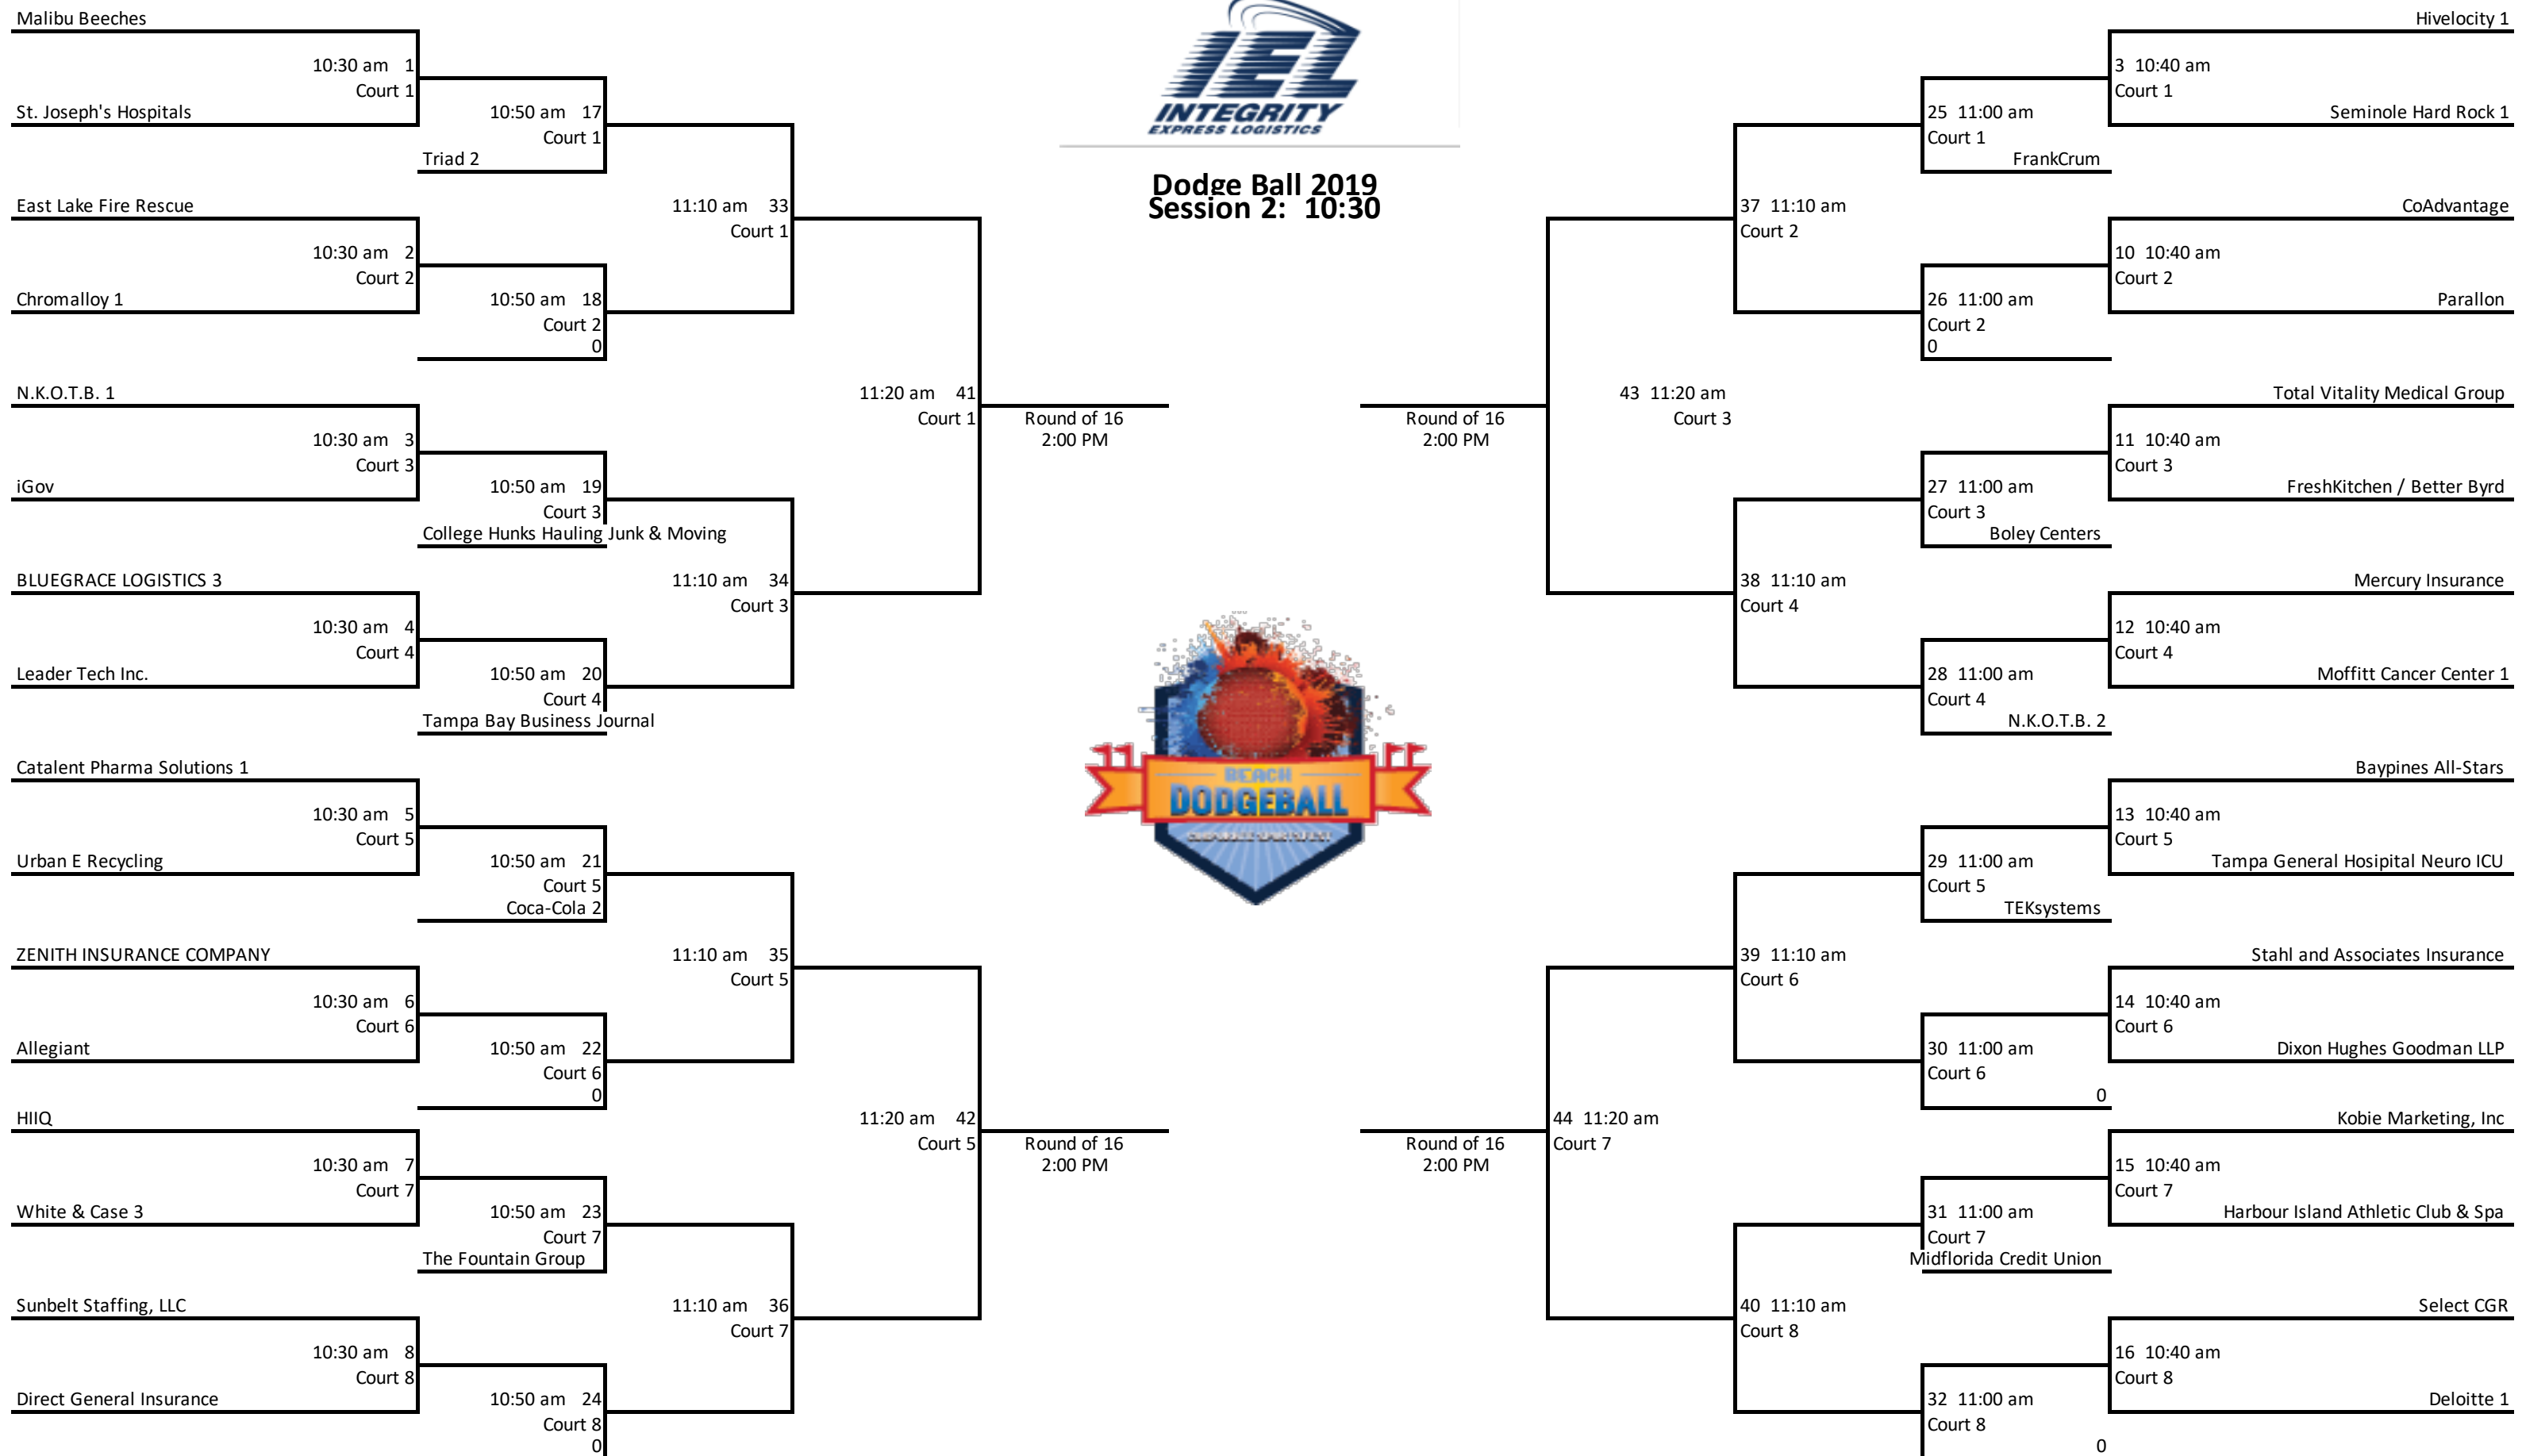

Dodge Ball 2019 Session 2: 10:30