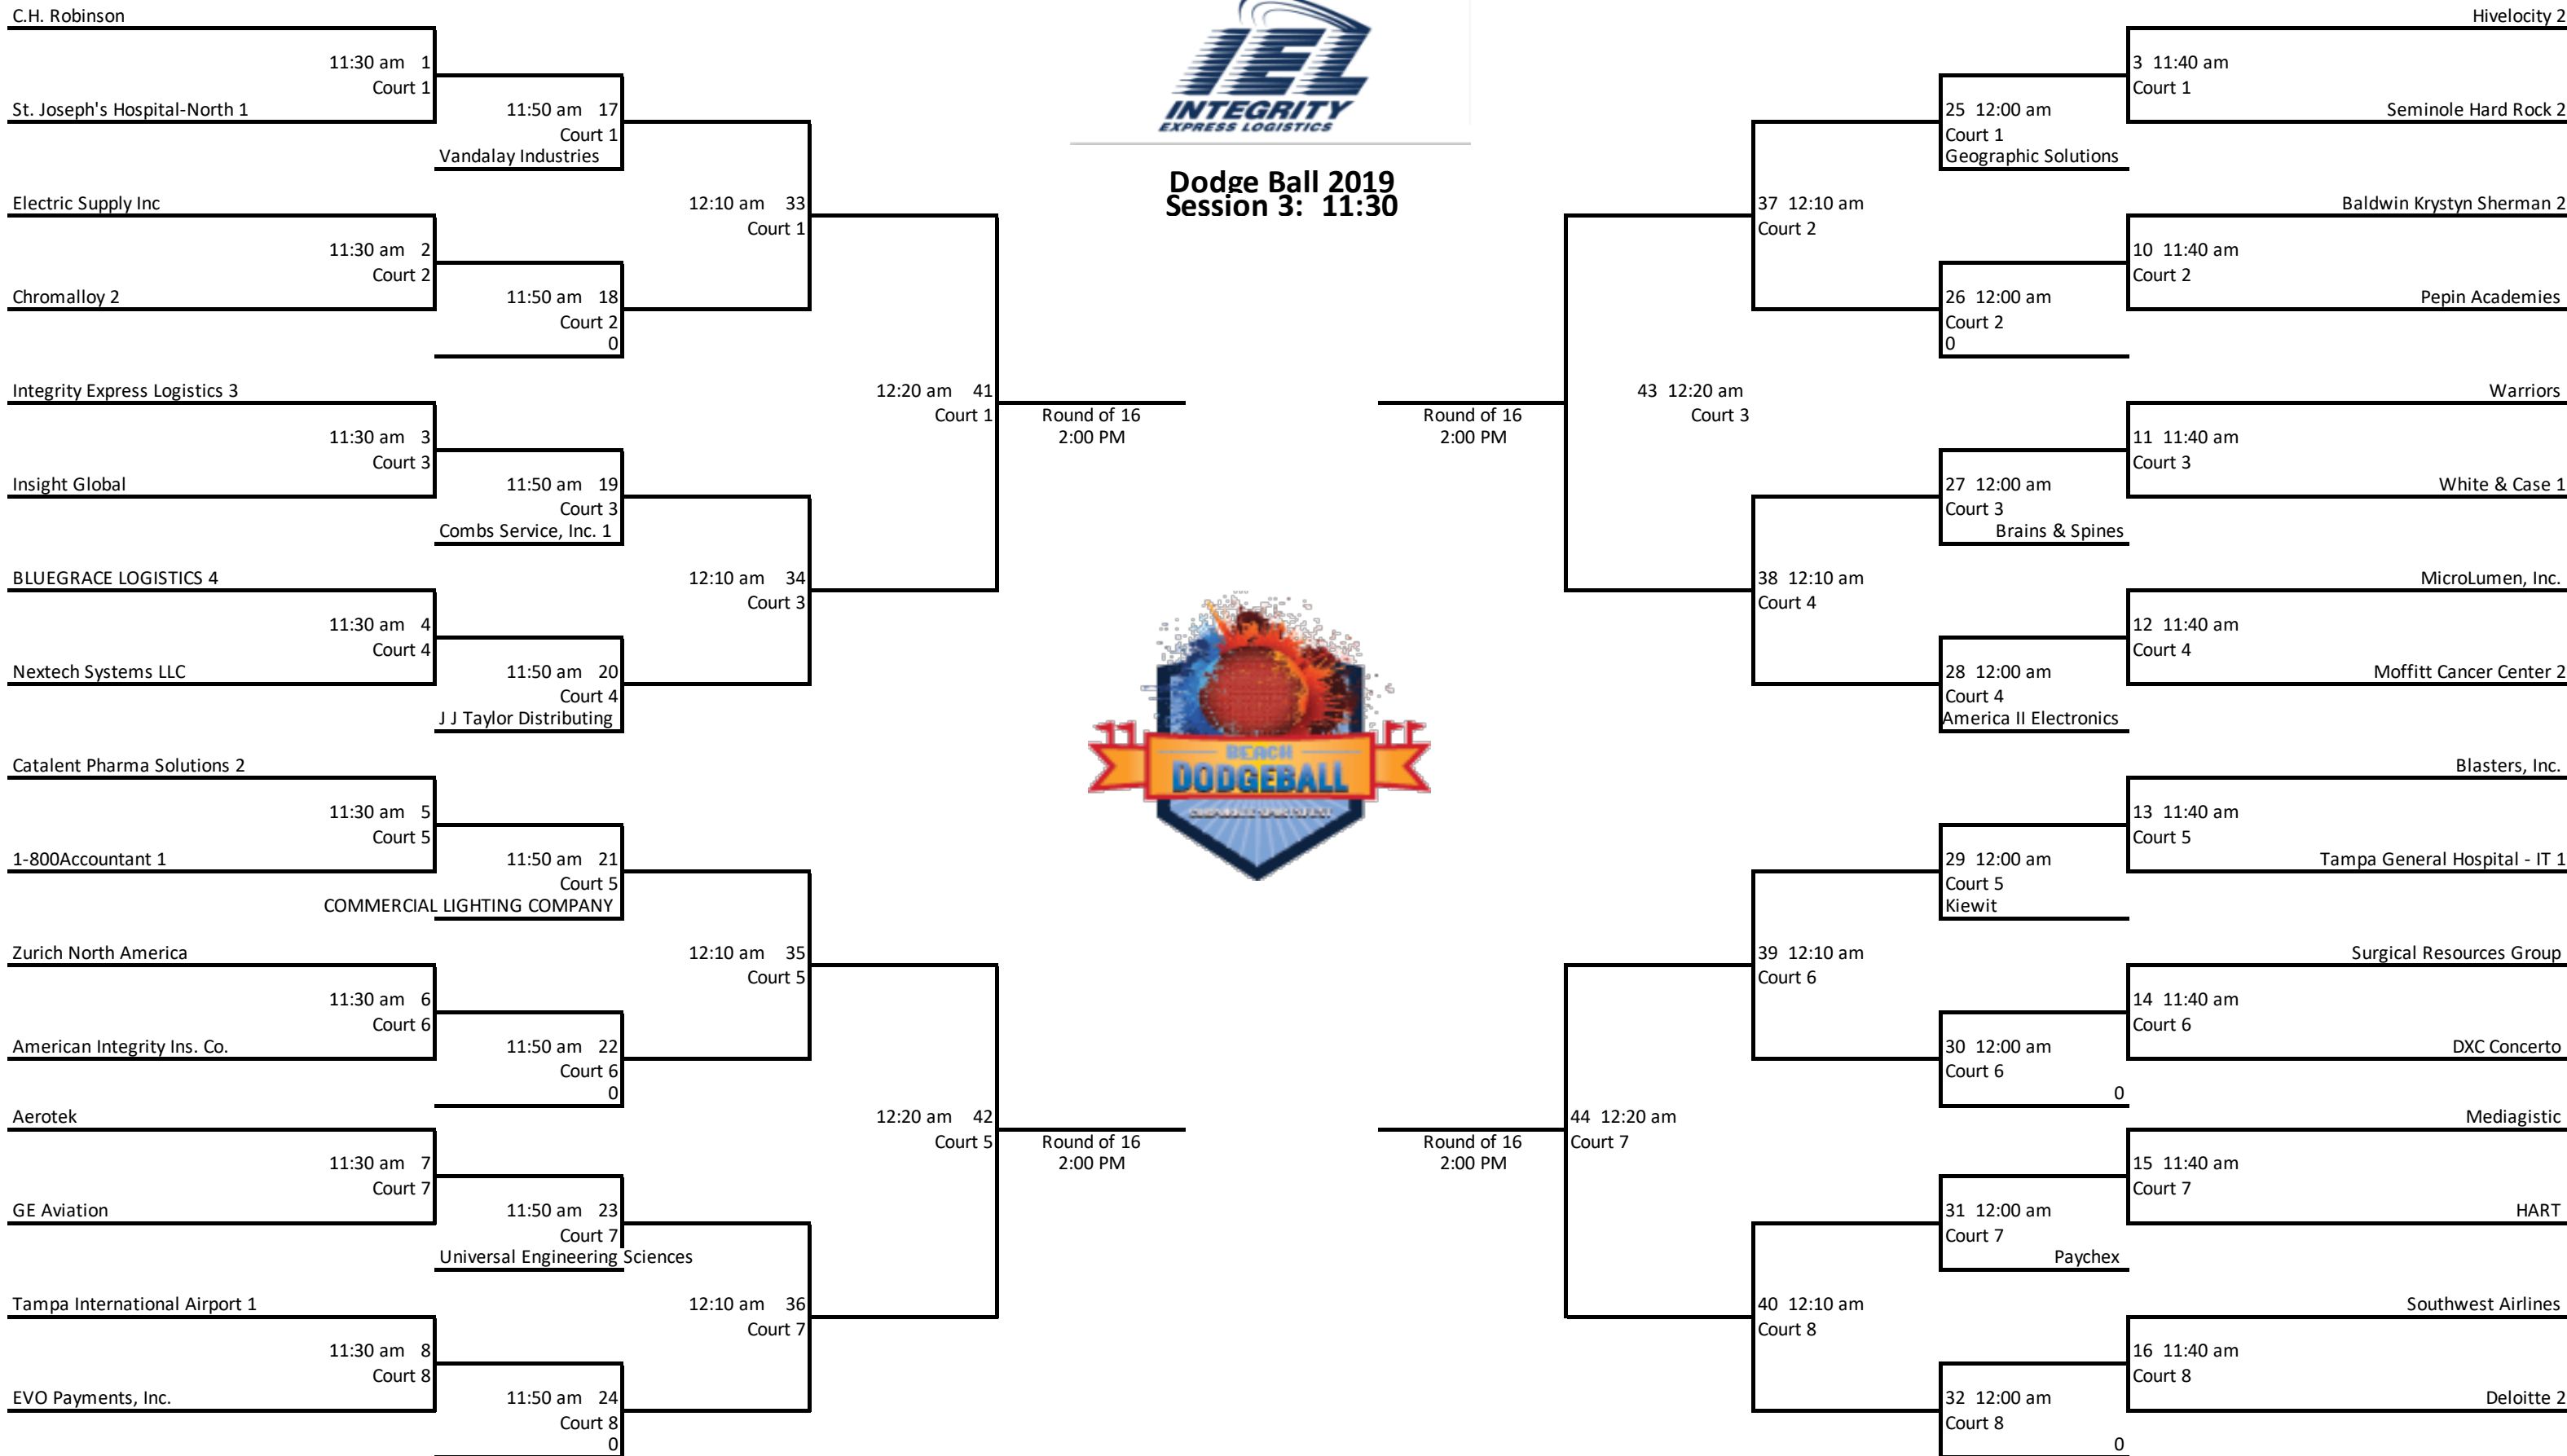

Dodge Ball 2019
Session 3: 11:30